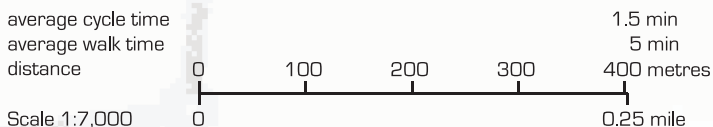

Circular Walk 2

Green corridors around Freshbrook & Grange Park

🕒 40 mins
 🚶 3.1km/1.9 miles

A short, circular walk discovering green corridors in the area.

Good, level footpaths.

Start or finish at any point. Facilities are available nearby at Freshbrook Centre.