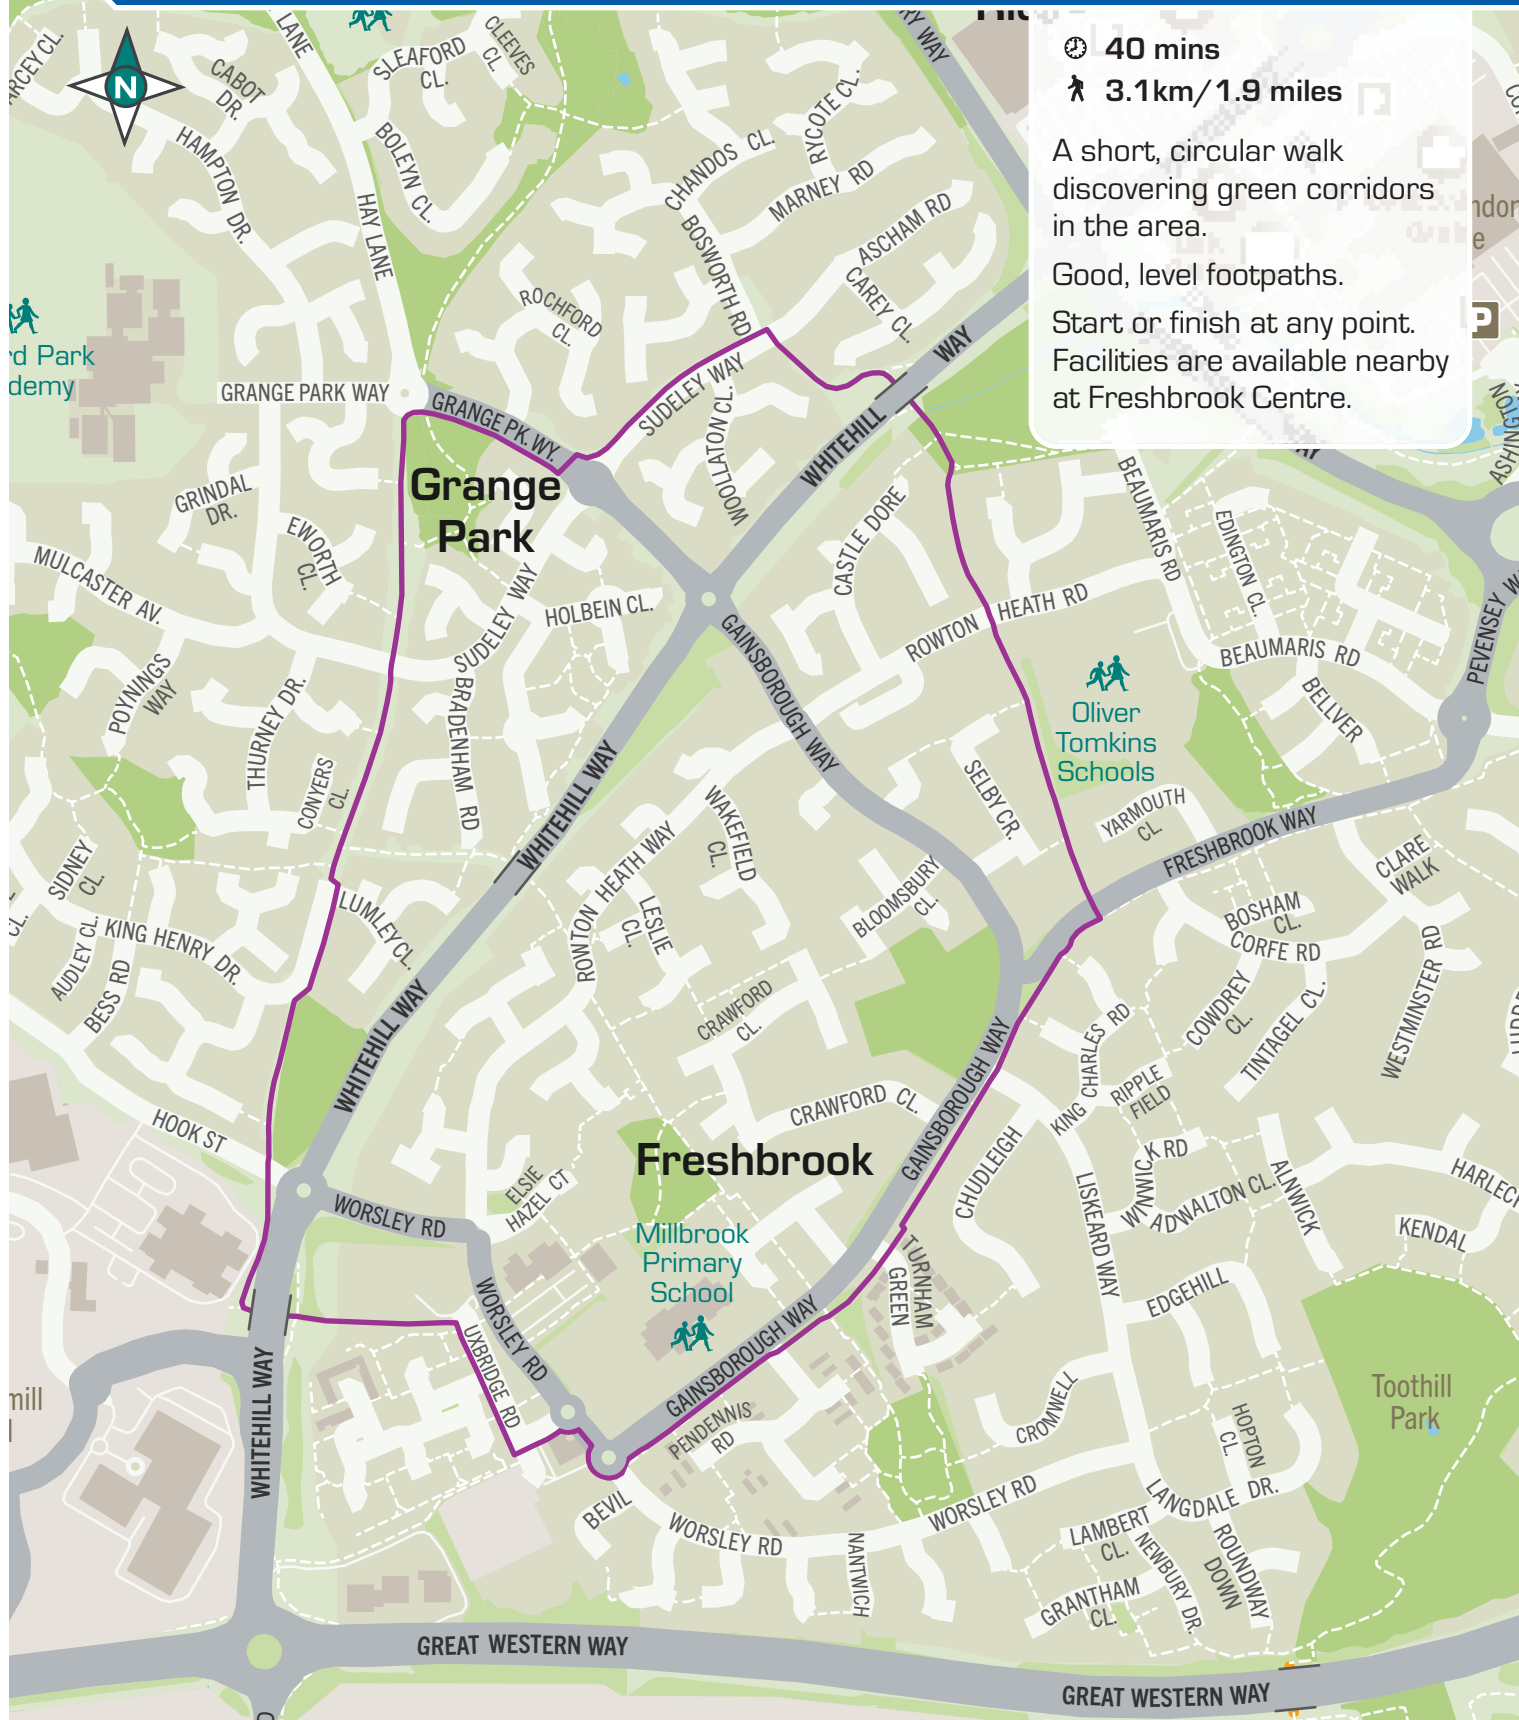

Circular Walk 2

Green corridors around Freshbrook & Grange Park

🕒 40 mins
 🚶 3.1km/1.9 miles

A short, circular walk discovering green corridors in the area.

Good, level footpaths.

Start or finish at any point. Facilities are available nearby at Freshbrook Centre.

Base map data © OpenStreetMap contributors, CC-BY-SA
 Cartography by Steer Davies Gleave 2013