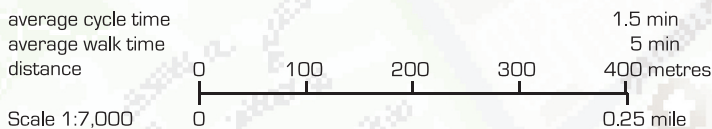

Circular Walk 3

Shaw and Rivermead

50 mins
3.7km/2.3 miles

A brisk circular walk on good paths through Shaw and Rivermead passing two public art sculptures.

Shaw Village Centre offers a range of facilities on the route.

Start or finish at any point.

Base map data © OpenStreetMap contributors, CC-BY-SA
Cartography by Steer Davies Gleave 2013