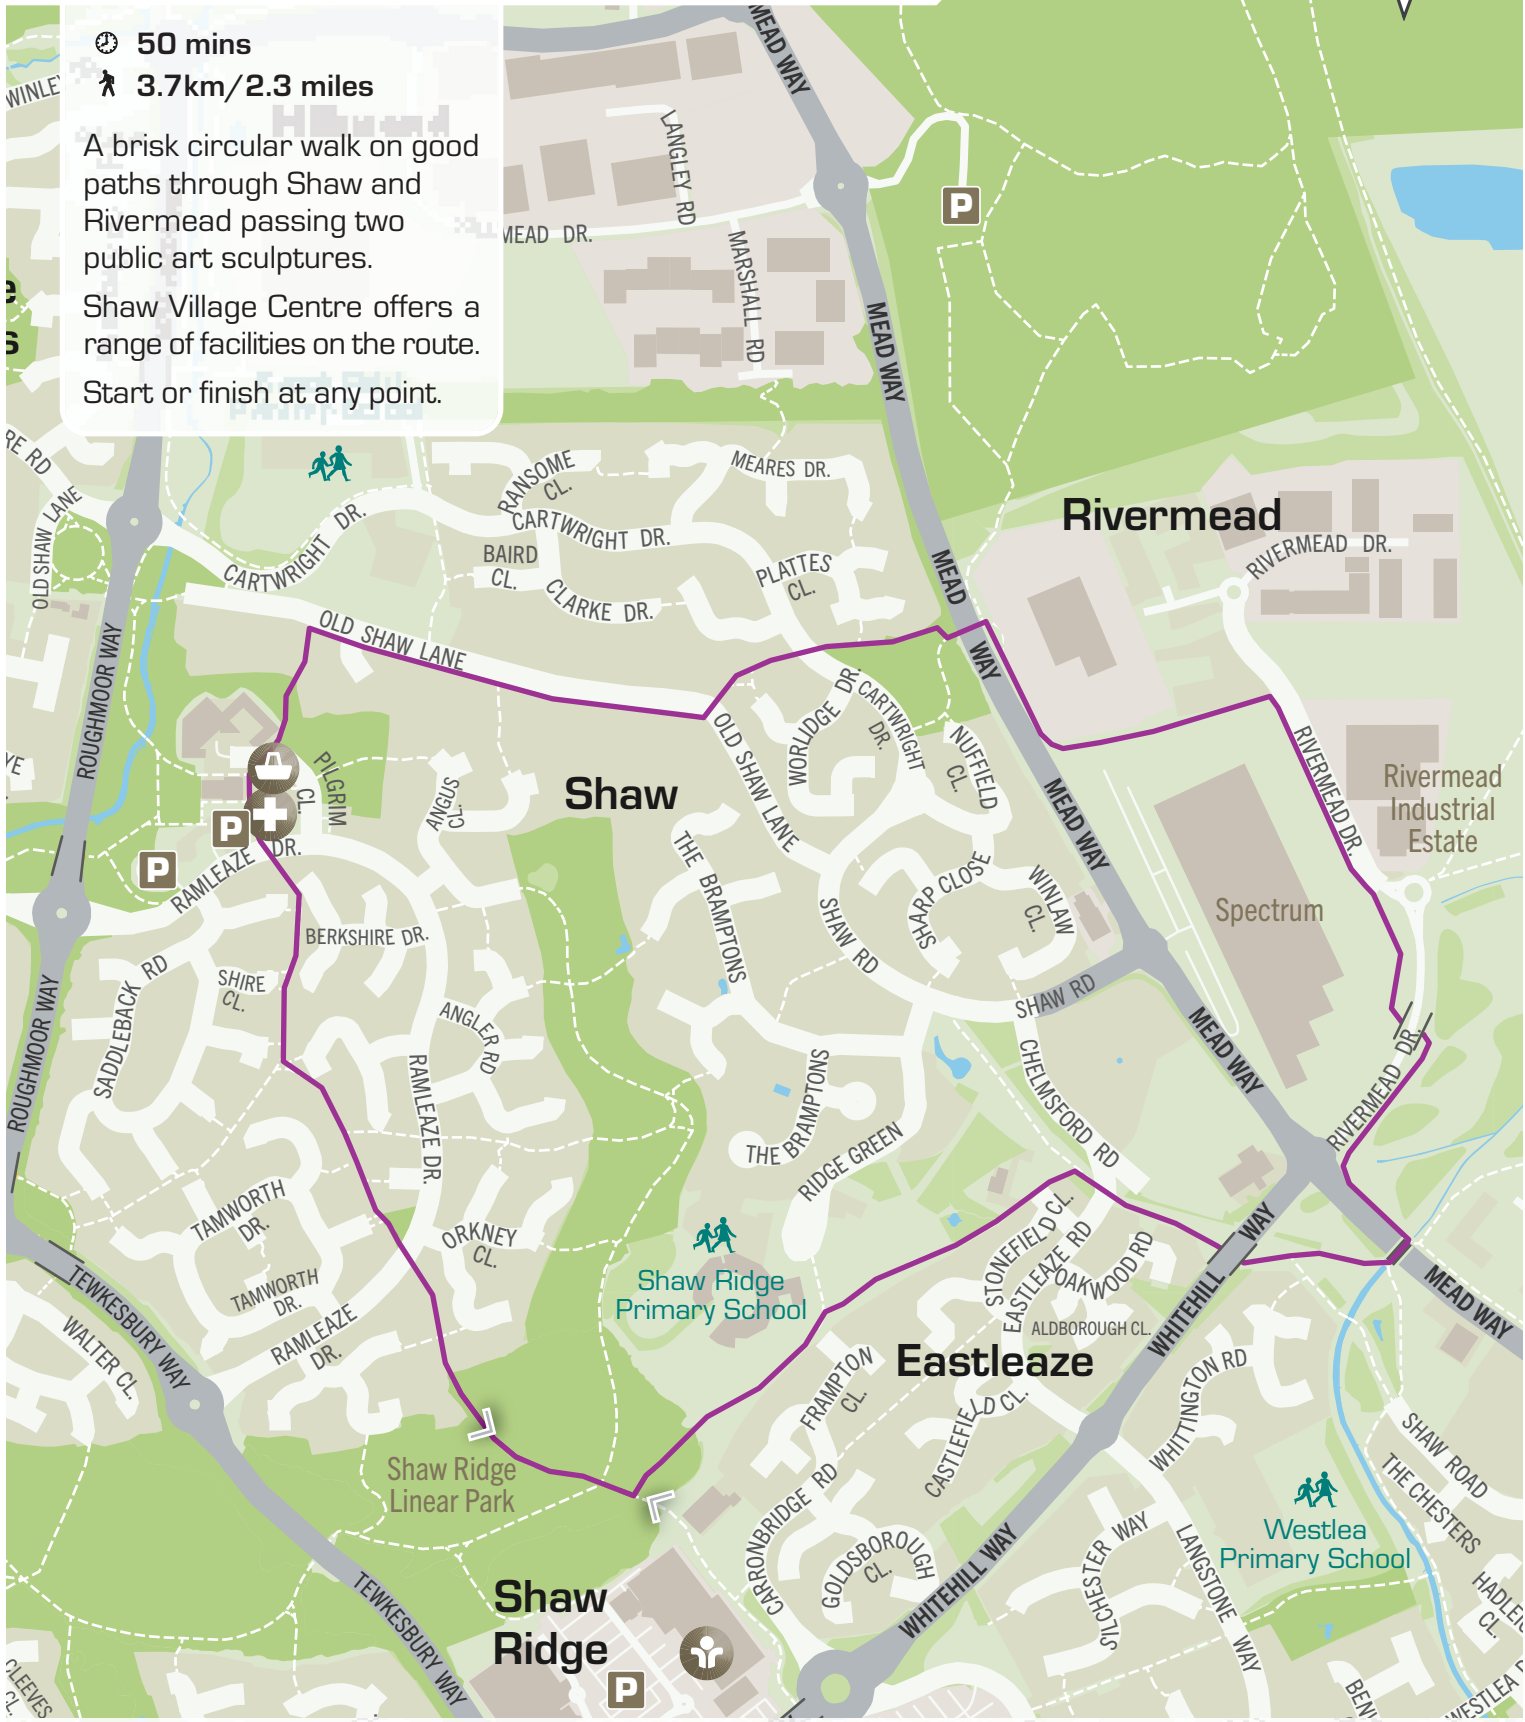

Circular Walk 3

Shaw and Rivermead

50 mins
 3.7km/2.3 miles

A brisk circular walk on good paths through Shaw and Rivermead passing two public art sculptures.

Shaw Village Centre offers a range of facilities on the route.

Start or finish at any point.

Base map data © OpenStreetMap contributors, CC-BY-SA
 Cartography by Steer Davies Gleave 2013