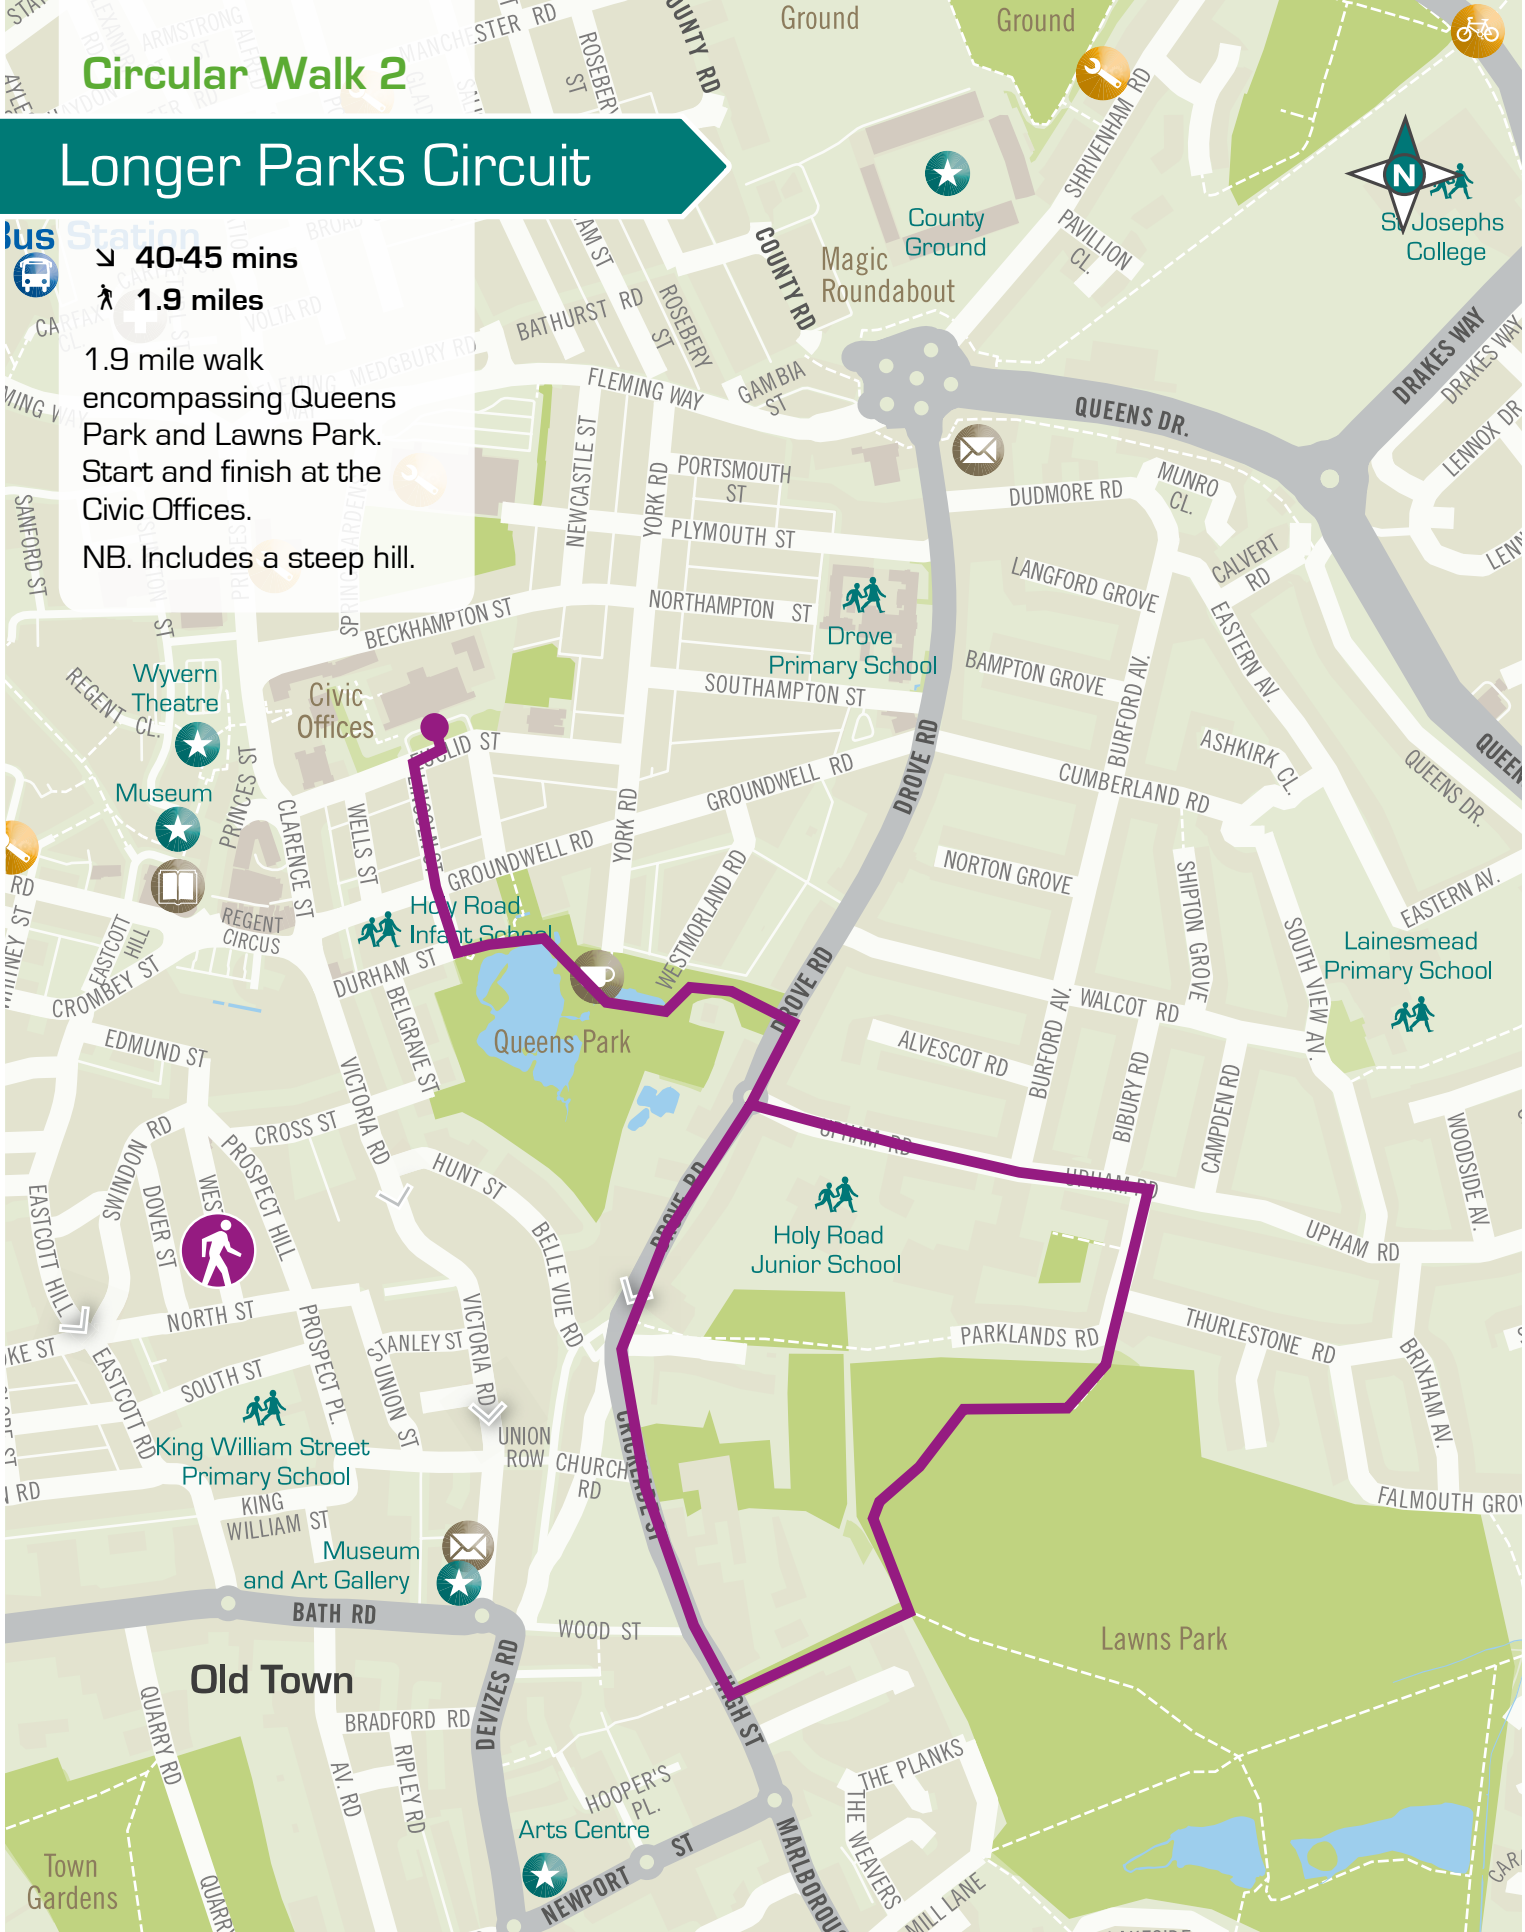

Circular Walk 2

Longer Parks Circuit

40-45 mins

1.9 miles

1.9 mile walk encompassing Queens Park and Lawns Park. Start and finish at the Civic Offices.

NB. Includes a steep hill.

Base map data © OpenStreetMap contributors, CC-BY-SA
Cartography by Steer Davies Gleave 2013