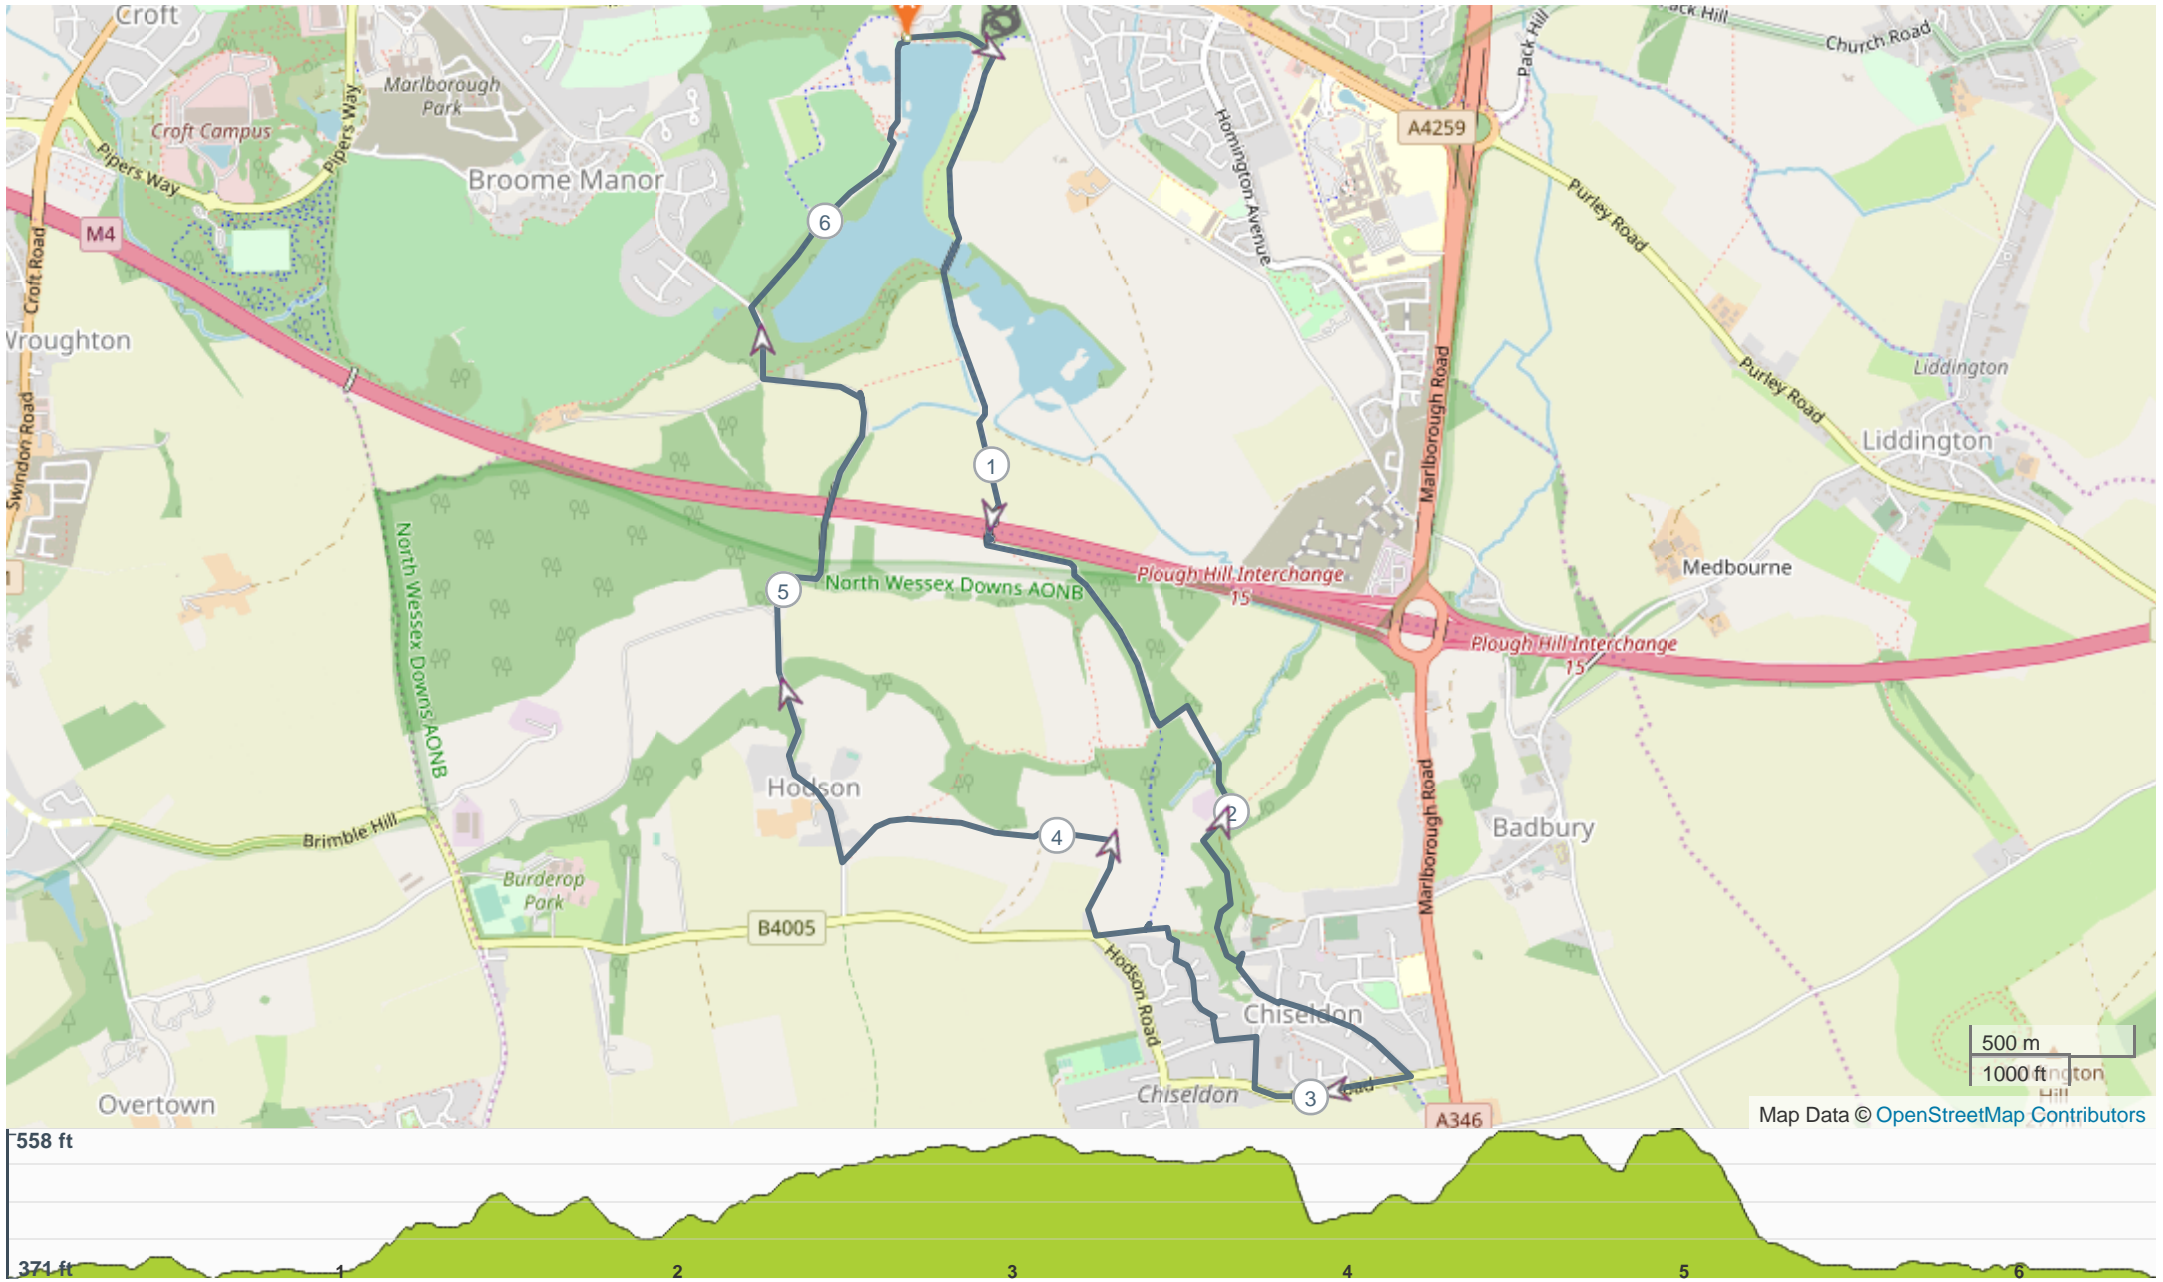

Coate Water, Chiseldon & Hodson Valley

Map Data © OpenStreetMap Contributors