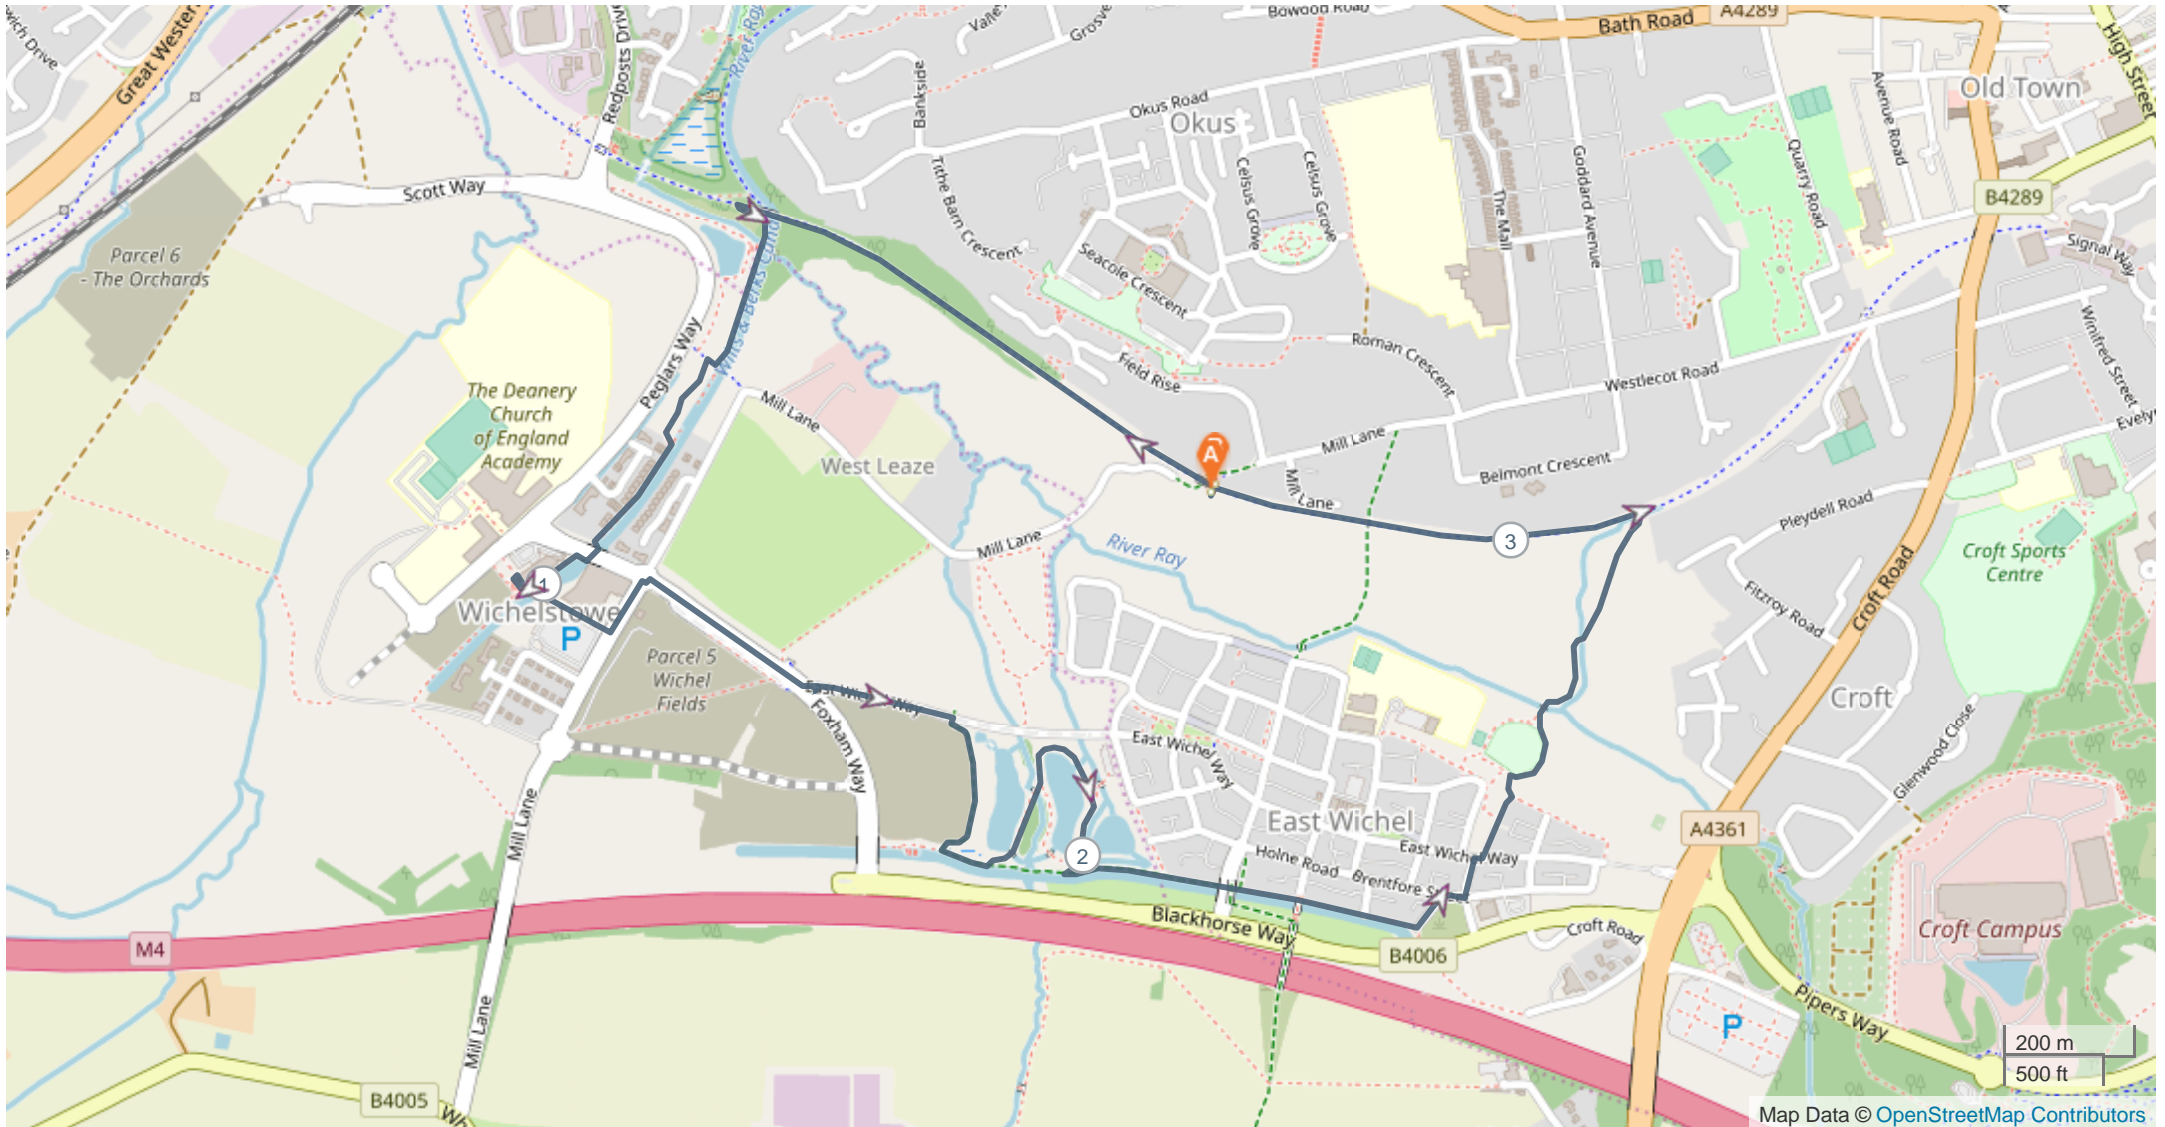

Dawn's Longer Loop Walk

423 ft

322 ft

1

2

3