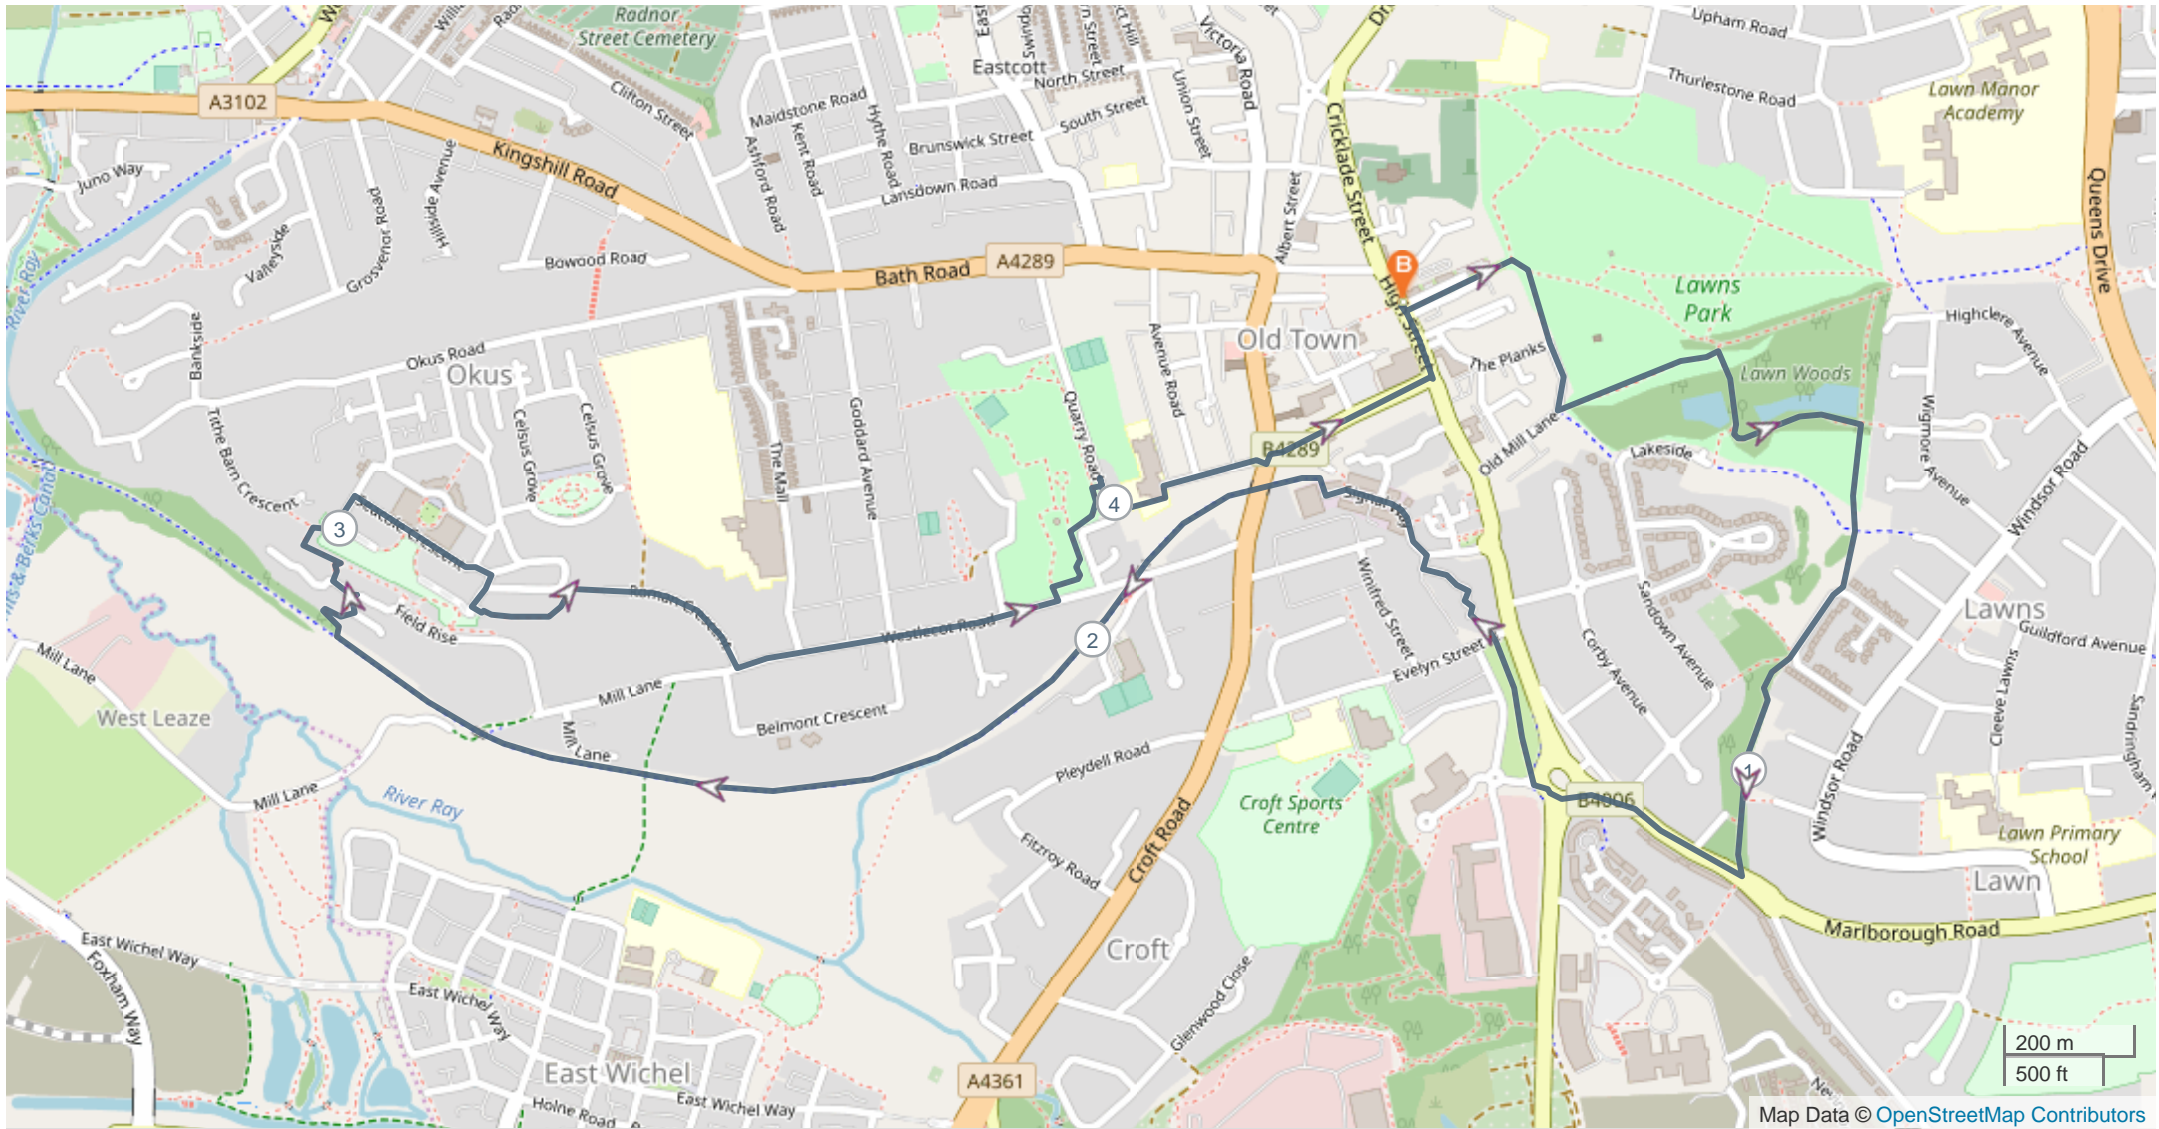

Old Town Green Spaces

489 ft

374 ft

1

2

3

4