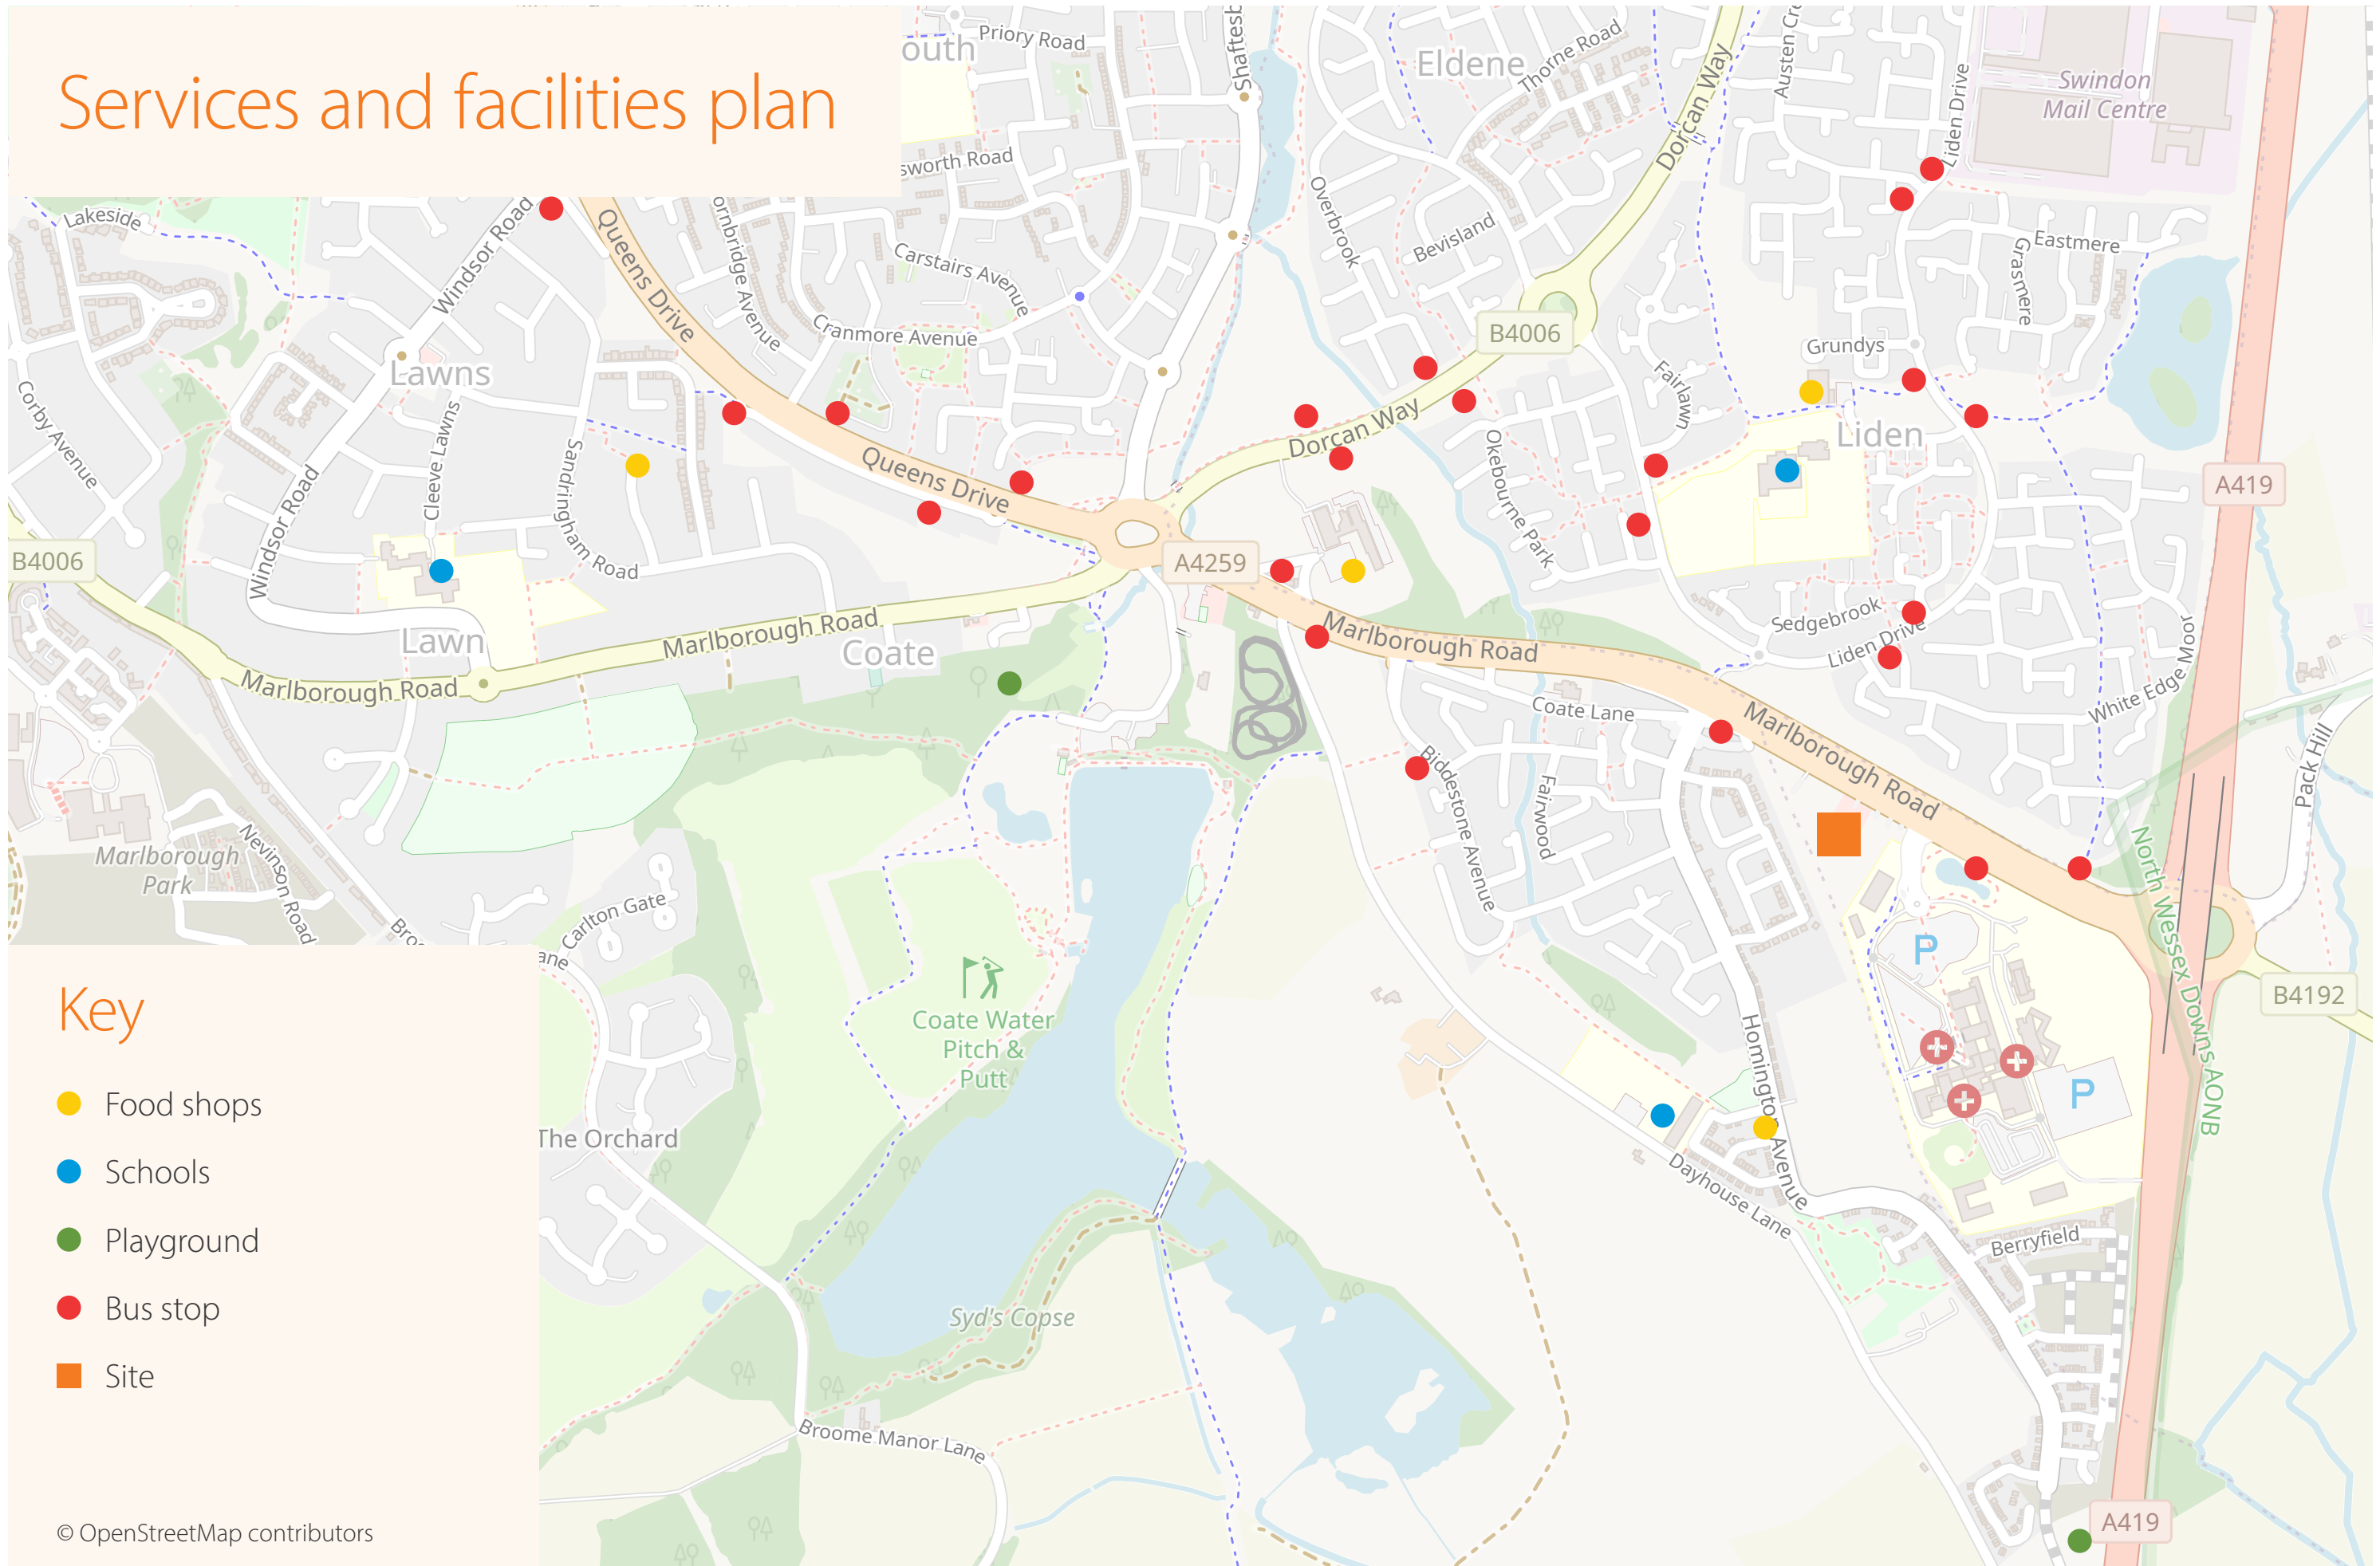

Services and facilities plan

Key

- Food shops
- Schools
- Playground
- Bus stop
- Site

© OpenStreetMap contributors