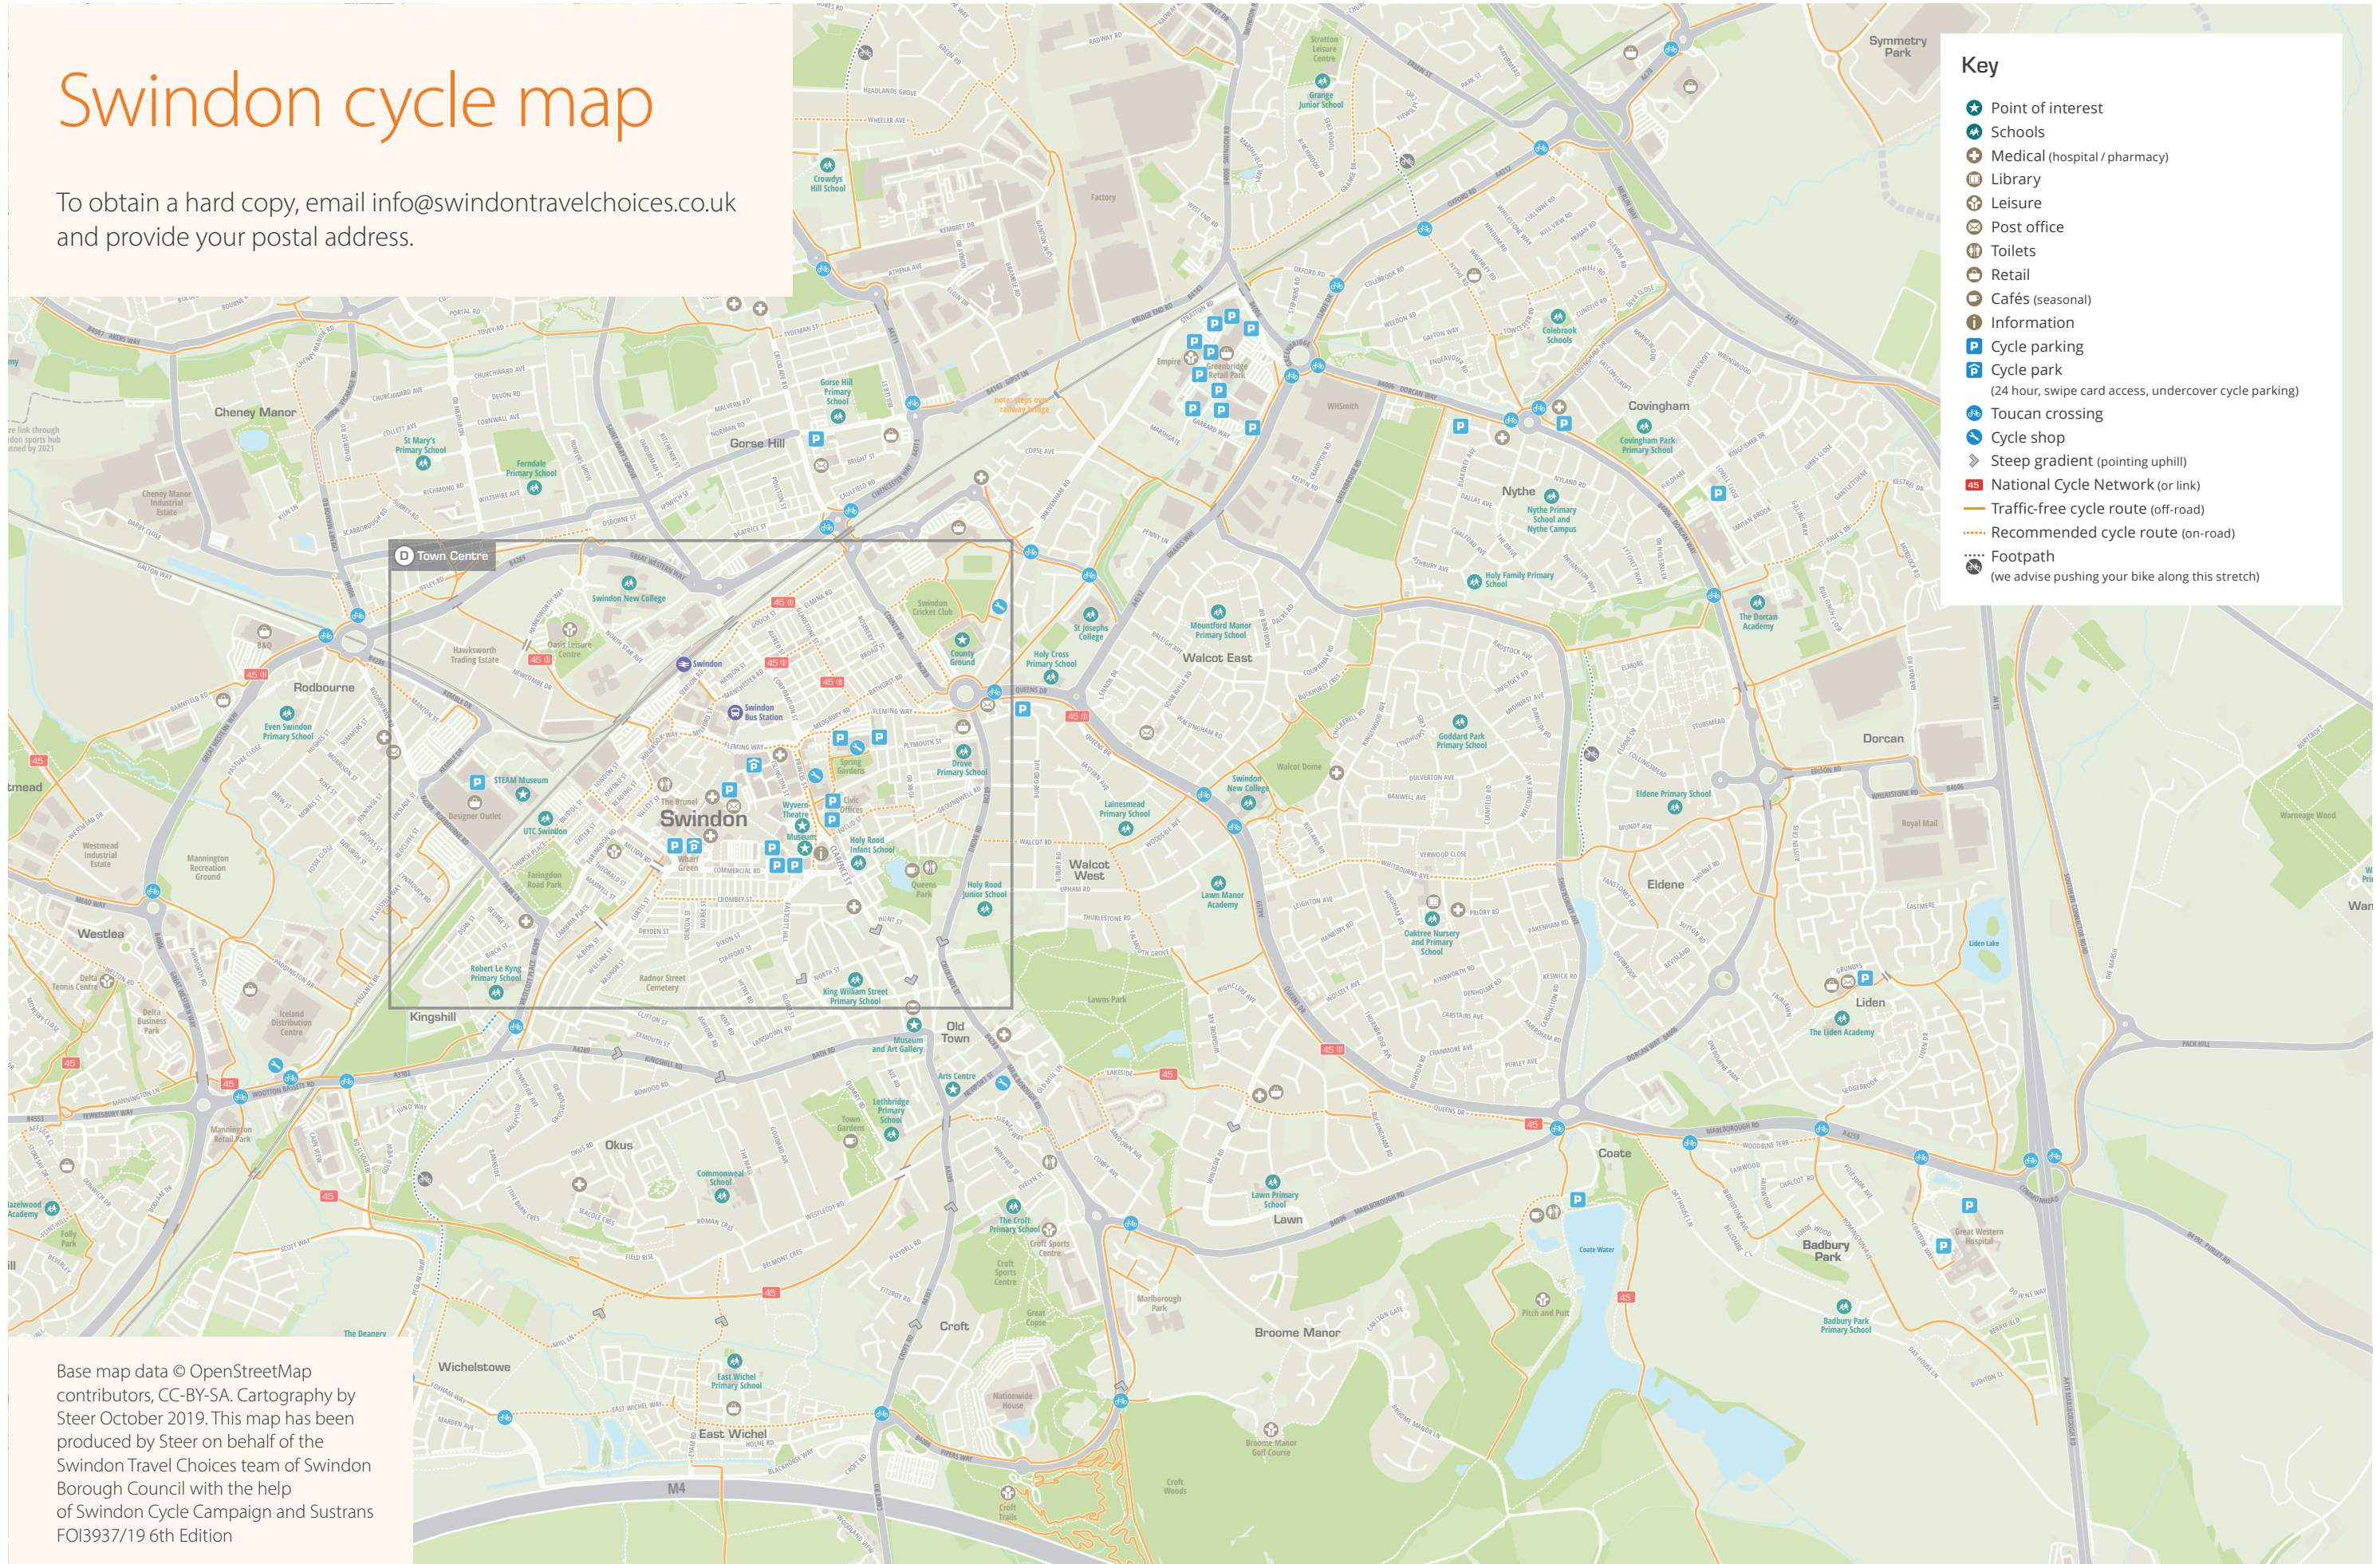

Swindon cycle map

To obtain a hard copy, email info@swindontravelchoices.co.uk and provide your postal address.

Key

- Point of interest
- Schools
- Medical (hospital / pharmacy)
- Library
- Leisure
- Post office
- Toilets
- Retail
- Cafés (seasonal)
- Information
- Cycle parking
- Cycle park
  (24 hour, swipe card access, undercover cycle parking)
- Toucan crossing
- Cycle shop
- Steep gradient (pointing uphill)
- National Cycle Network (or link)
- Traffic-free cycle route (off-road)
- Recommended cycle route (on-road)
- Footpath
  (we advise pushing your bike along this stretch)

Base map data © OpenStreetMap contributors, CC-BY-SA. Cartography by Steer October 2019. This map has been produced by Steer on behalf of the Swindon Travel Choices team of Swindon Borough Council with the help of Swindon Cycle Campaign and Sustrans FOI3937/19 6th Edition