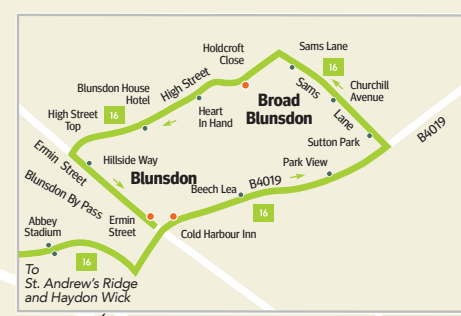

Other services
 Limited service
 Bus operates in direction of arrow shown
 Railway line and station
 Fleming Way closed
 * Between GW Hospital and Paddington Drive
 ** Between Redhouse and Old Town

November 2022

Inner Zone

Outer Zone

Plus Zone

Zone Boundary

Outer Zone Boundary

- Blunsdon
- Stratton Park Sainsbury's
- Common Head
- Thorney Park
- Science Museum
- Spittleborough M4

Taxi

Taxis can form an important part of sustainable journeys.