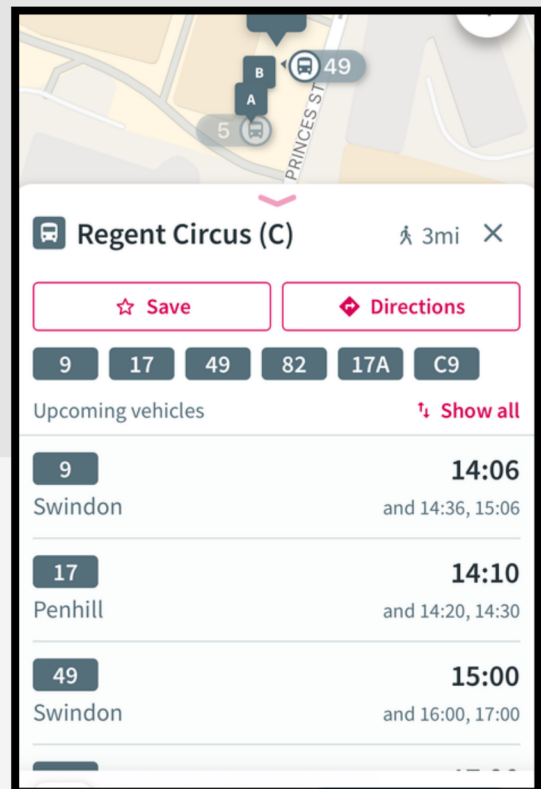

REAL TIME BUS INFORMATION

If you have the choice of bus companies serving your nearest stop, instead of two separate apps, there are ways of having them both together...

UK BUS CHECKER

The UK Bus checker app allows you to plan journeys, see real-time bus information and buy mobile tickets all in one place, for buses right across Great Britain.

Handy if you get out and about, but there are a lot of ads on the app

GOOGLE MAPS

Many people have Google maps on their phone and if you zoom into a map, you can see bus stops as little blue icons. By clicking these, you can get information about the buses that use the stop and when the next one is due.