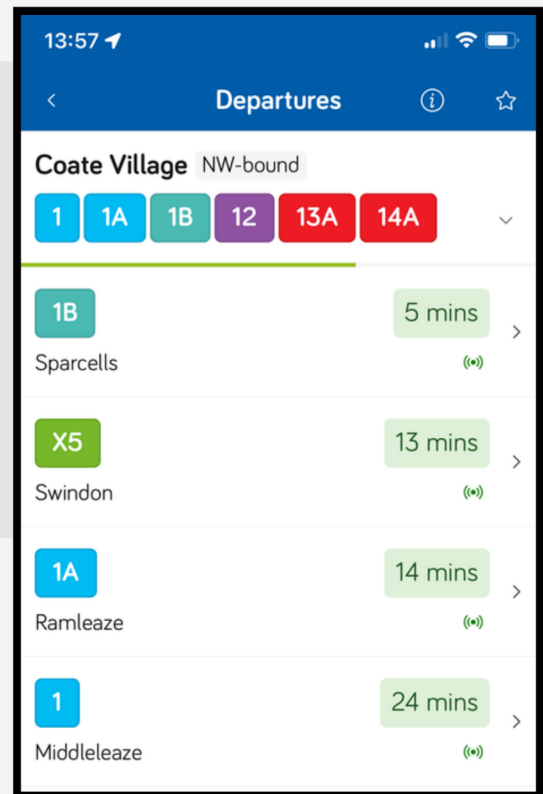

# REAL TIME BUS INFORMATION

Knowing when the next bus is due at a bus stop can save you getting cold and wet, and the good news is that there are really good apps that can help you track when the bus is on its way.

## SWINDON BUS

From journey planning, tracking your bus on a map, viewing live times, buying tickets, as well as being able to customise the app to show all of your favourites, stops, trips and tickets .

## STAGECOACH

Stagecoach buses can be tracked on a live map, plus there is journey planning, live bus information and mobile bus tickets.

# REAL TIME BUS INFORMATION

If you have the choice of bus companies serving your nearest stop, instead of two separate apps, there are ways of having them both together...