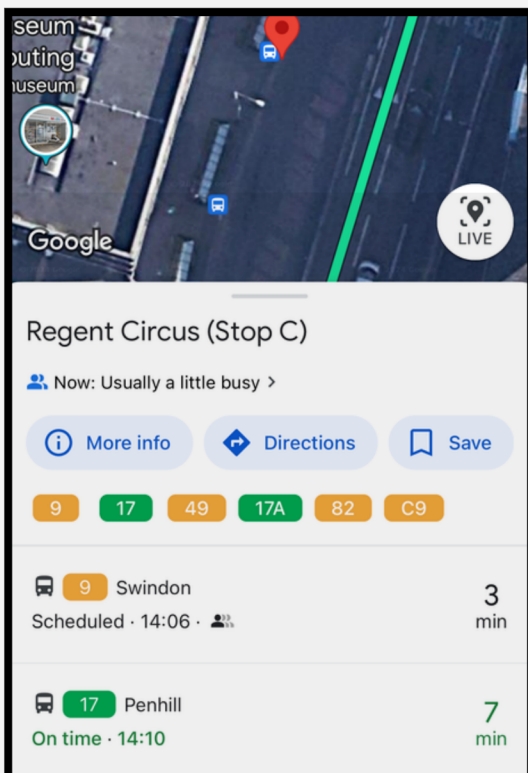

REAL TIME BUS INFORMATION

If you have the choice of bus companies serving your nearest stop, instead of two separate apps, there are ways of having them both together...

UK BUS CHECKER

The UK Bus checker app allows you to plan journeys, see real-time bus information and buy mobile tickets all in one place, for buses right across Great Britain.

Handy if you get out and about, but there are a lot of ads on the app

GOOGLE MAPS

Many people have Google maps on their phone and if you zoom into a map, you can see bus stops as little blue icons. By clicking these, you can get information about the buses that use the stop and when the next one is due.