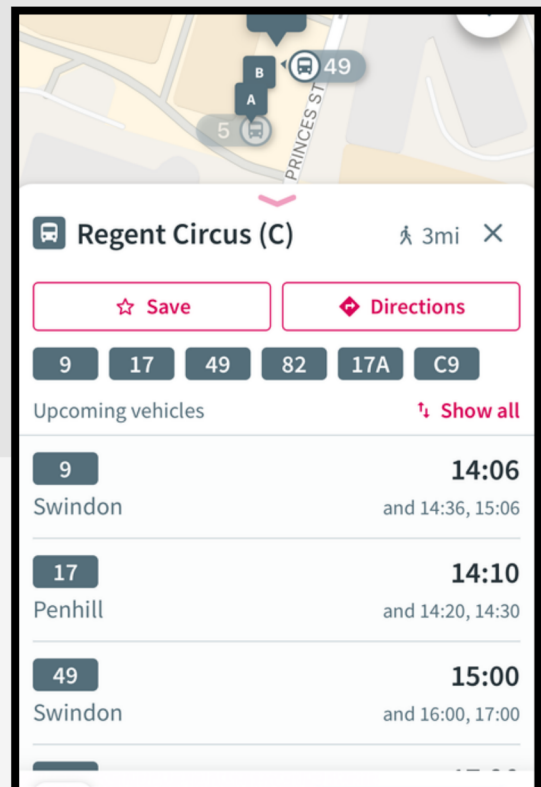

SWINDON BUS

The Swindon Bus app has a range of tools including journey planning, tracking your bus on a map, viewing live times, buying tickets, as well as being able to customise the app to show all of your favourites, stops, trips and tickets .

By selecting a bus, you can see where it is on its route.

REAL TIME BUS INFORMATION

If you have the choice of bus companies serving your nearest stop, instead of two separate apps, there are ways of having them both together...

UK BUS CHECKER

The UK Bus checker app allows you to plan journeys, see real-time bus information and buy mobile tickets all in one place, for buses right across Great Britain.

Handy if you get out and about, but there are a lot of ads on the app

GOOGLE MAPS

Many people have Google maps on their phone and if you zoom into a map, you can see bus stops as little blue icons. By clicking these, you can get information about the buses that use the stop and when the next one is due.