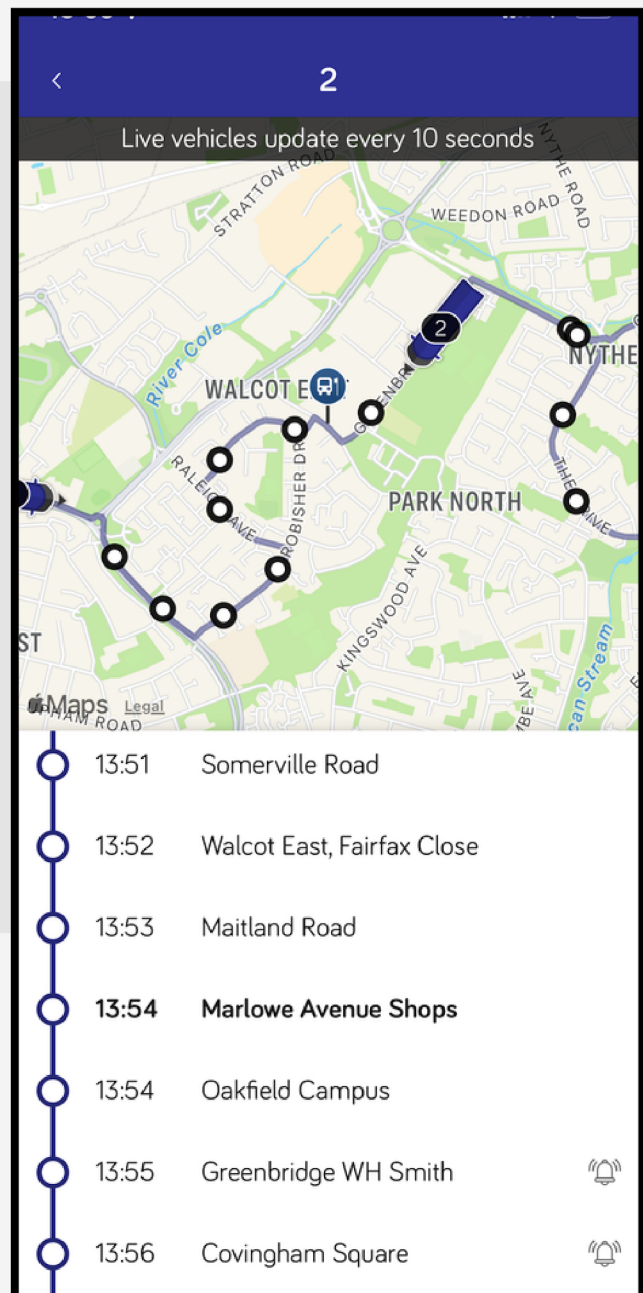

REAL TIME BUS INFORMATION

Knowing when the next bus is due at a bus stop can save you getting cold and wet, and the good news is that there are really good apps that can help you track when the bus is on its way.

SWINDON BUS

The Swindon Bus app has a range of tools including journey planning, tracking your bus on a map, viewing live times, buying tickets, as well as being able to customise the app to show all of your favourites, stops, trips and tickets .

By selecting a bus, you can see where it is on its route.

REAL TIME BUS INFORMATION

If you have the choice of bus companies serving your nearest stop, instead of two separate apps, there are ways of having them both together...

GOOGLE MAPS

Many people have Google maps on their phone and if you zoom into a map, you can see bus stops as little blue icons. By clicking these, you can get information about the buses that use the stop and when the next one is due.