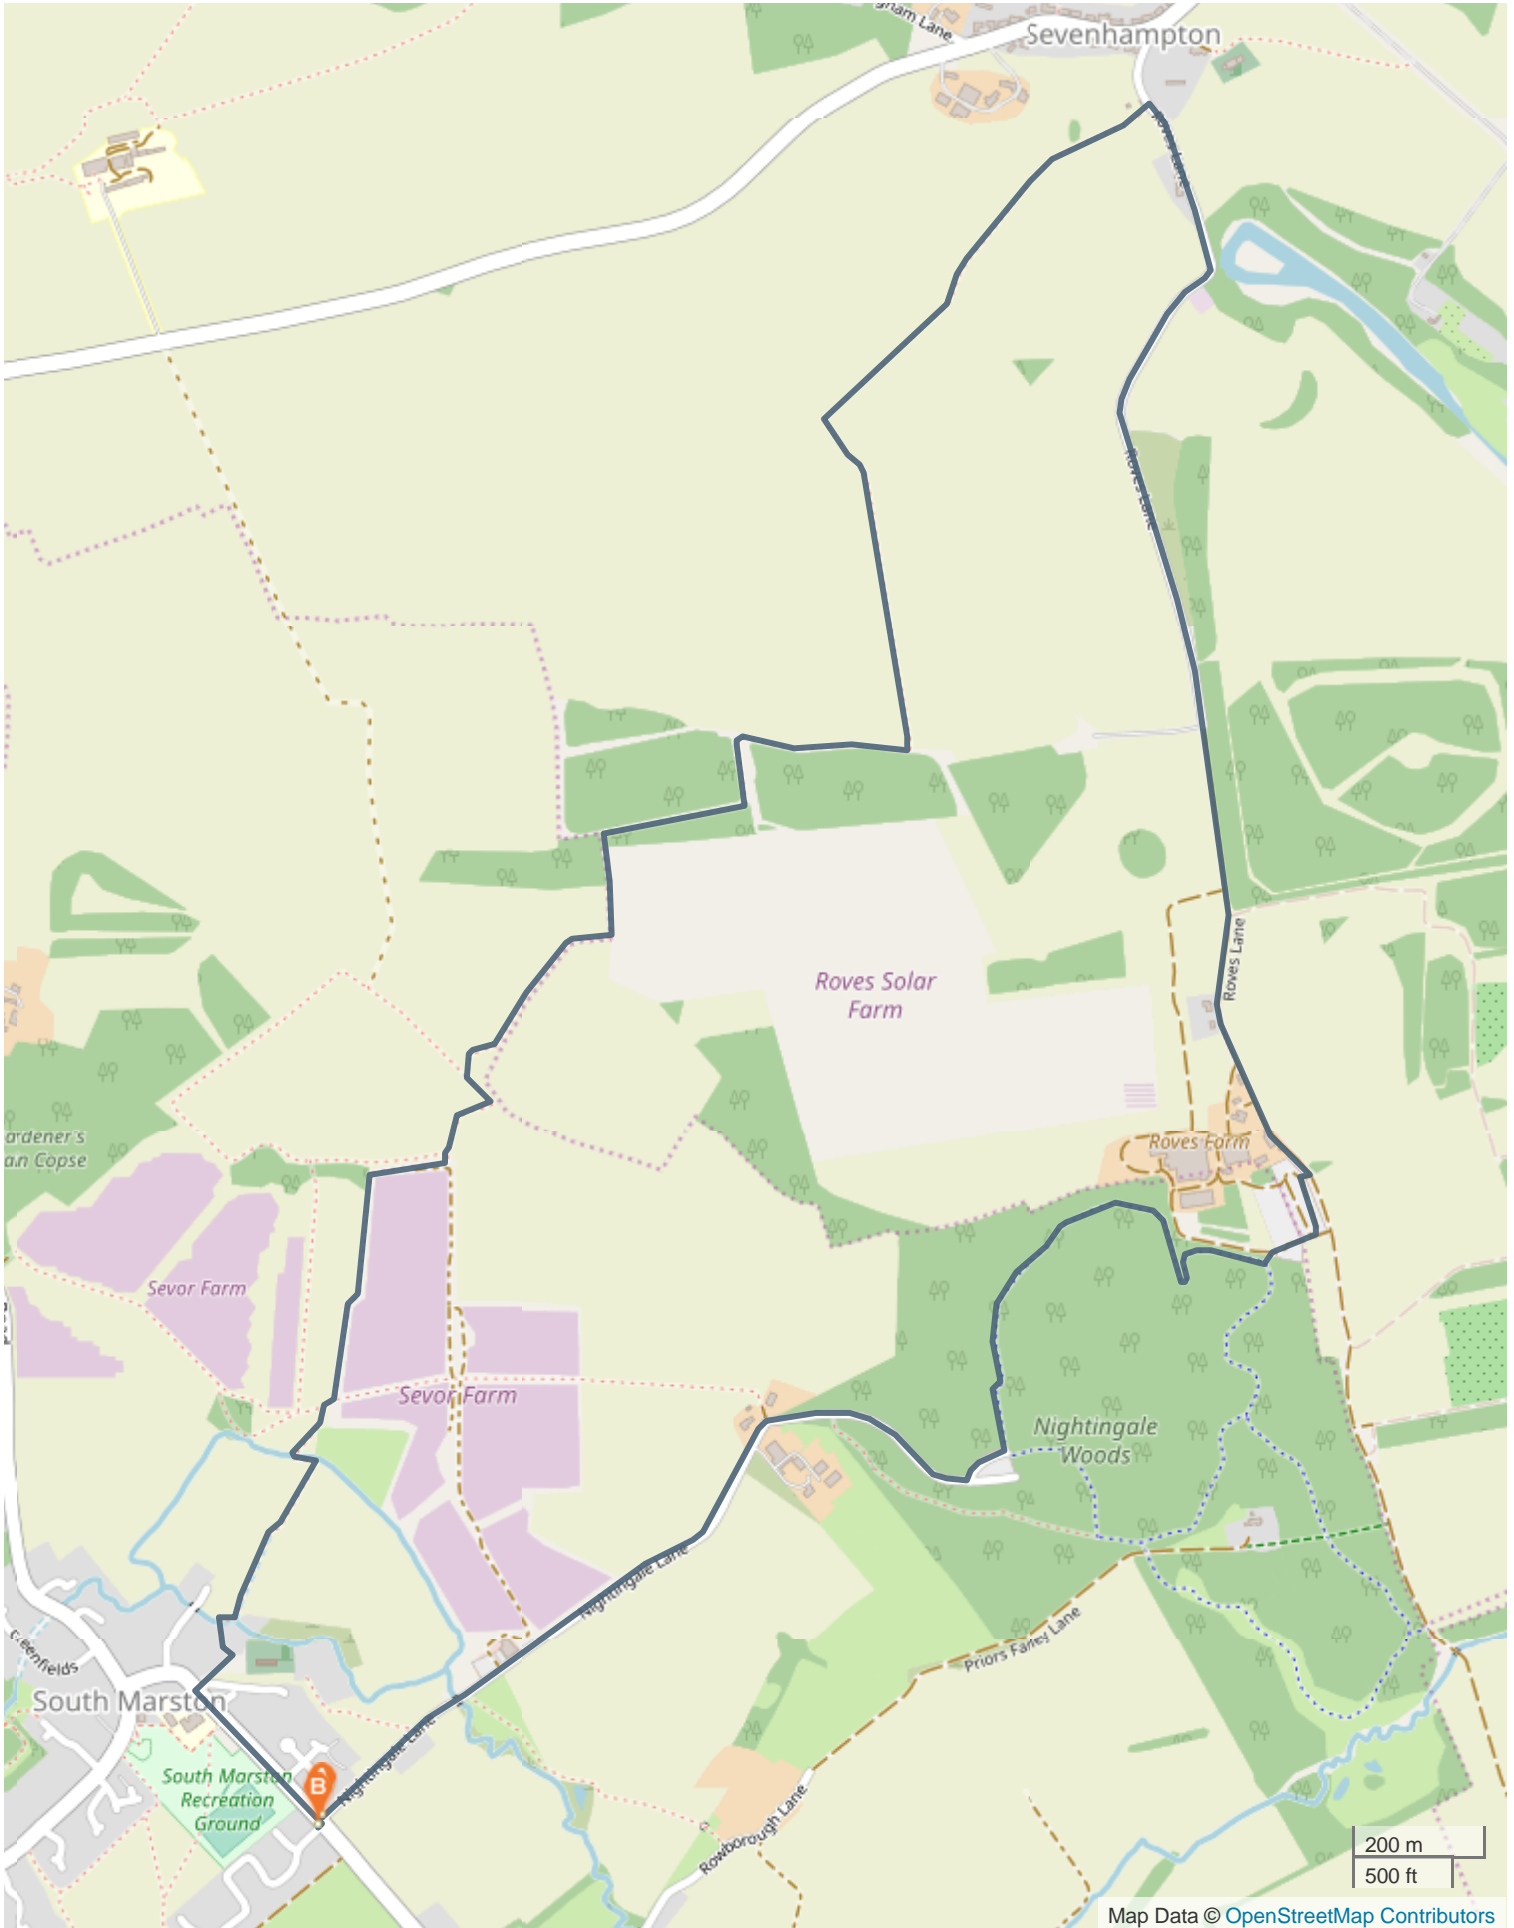

# South Marston 5-mile Ramble

## ROUTE DIRECTIONS

No	Miles	Turn	Directions
----	-------	------	------------

<b>No</b>	<b>Miles</b>	<b>Turn</b>	<b>Directions</b>
1	0.000		Start on Nightingale Lane
2	0.772	←	Turn left
3	0.817	←	Turn left
4	1.322	←	Turn left
5	1.335	→	Turn right
6	1.380	←	Turn left
7	1.436	→	Turn right
8	1.444	↙	Turn sharp left
9	1.889	←	Turn left
10	1.891	←	Turn left onto Roves Lane
11	2.519	←	Turn left
12	4.032	←	Turn left
13	4.326	↗	Turn slight right
14	4.337		Keep left
15	4.686	←	Turn left onto Old Vicarage Lane
16	4.857	→	Turn right onto Magdalene Close
17	4.862		FINISH