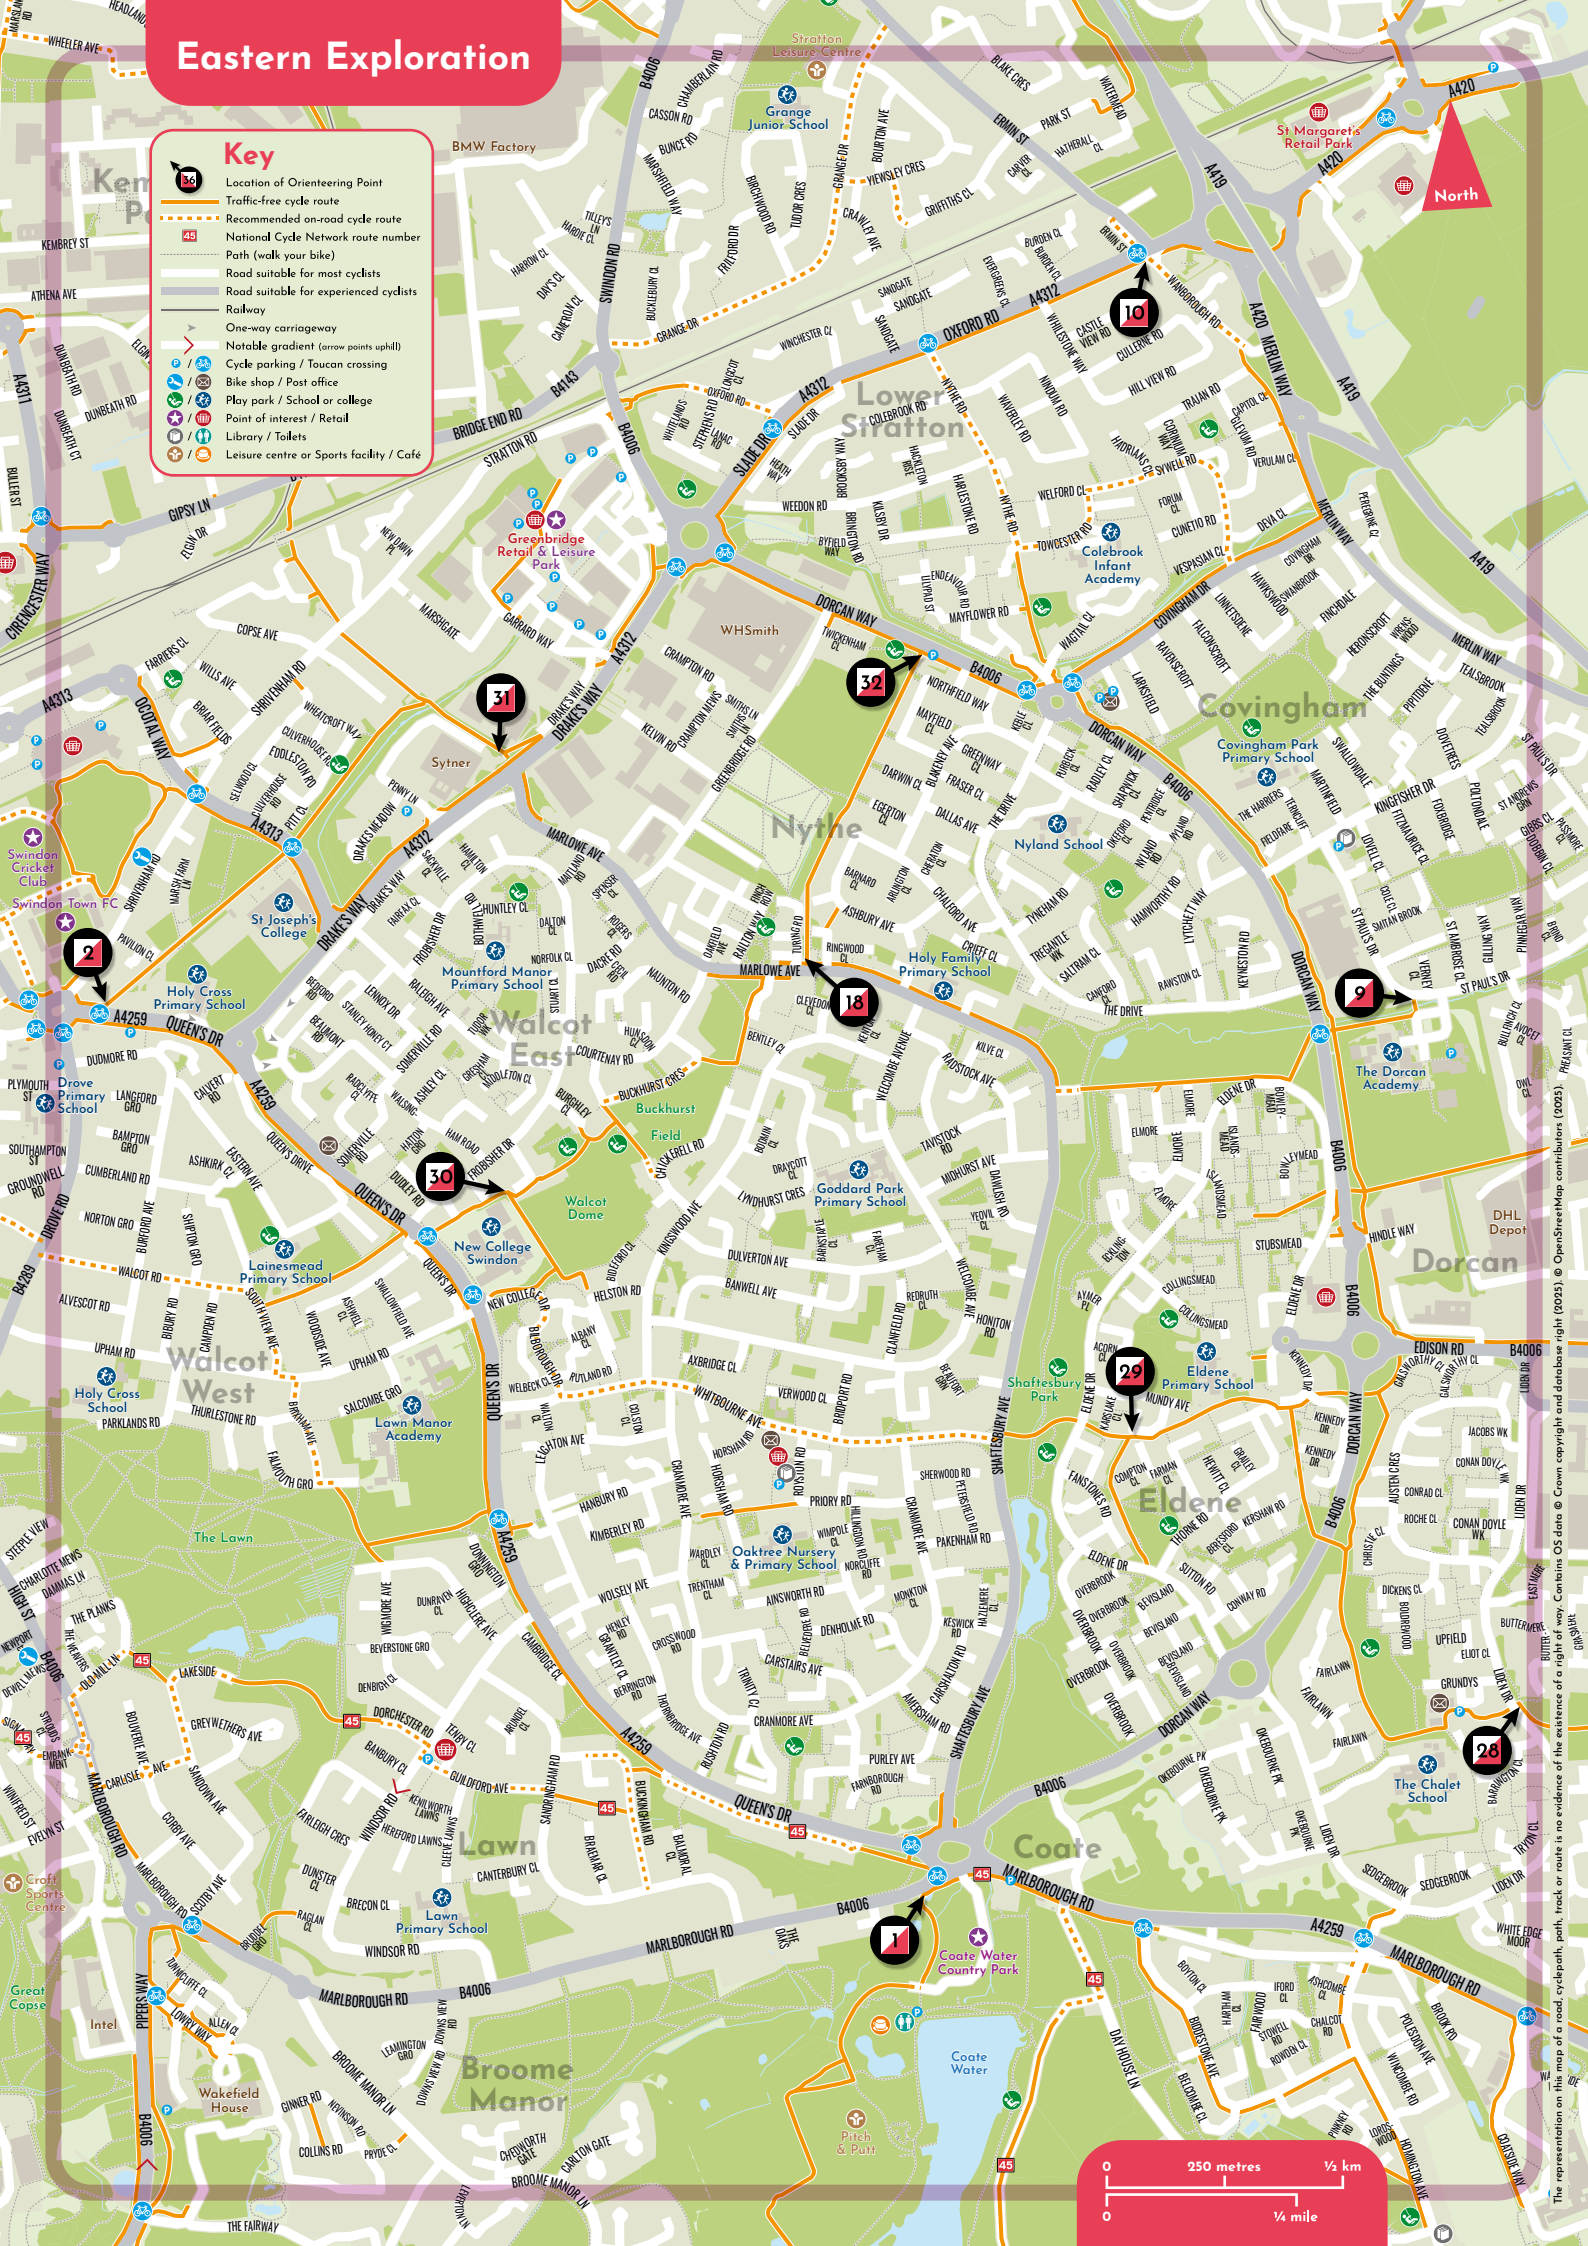

Eastern Exploration

Key

- Location of Orienteering Point
- Traffic-free cycle route
- Recommended on-road cycle route
- National Cycle Network route number
- Path (walk your bike)
- Road suitable for most cyclists
- Road suitable for experienced cyclists
- Railway
- One-way carriageway
- Notable gradient (arrow points uphill)
- Cycle parking / Toucan crossing
- Bike shop / Post office
- Play park / School or college
- Point of interest / Retail
- Library / Toilets
- Leisure centre or Sports facility / Cafe

The representation on this map of a road, cyclepath, path, track or route is no evidence of the existence of a right of way. Contains OS data © Crown copyright and database right (2025). © OpenStreetMap contributors (2025).