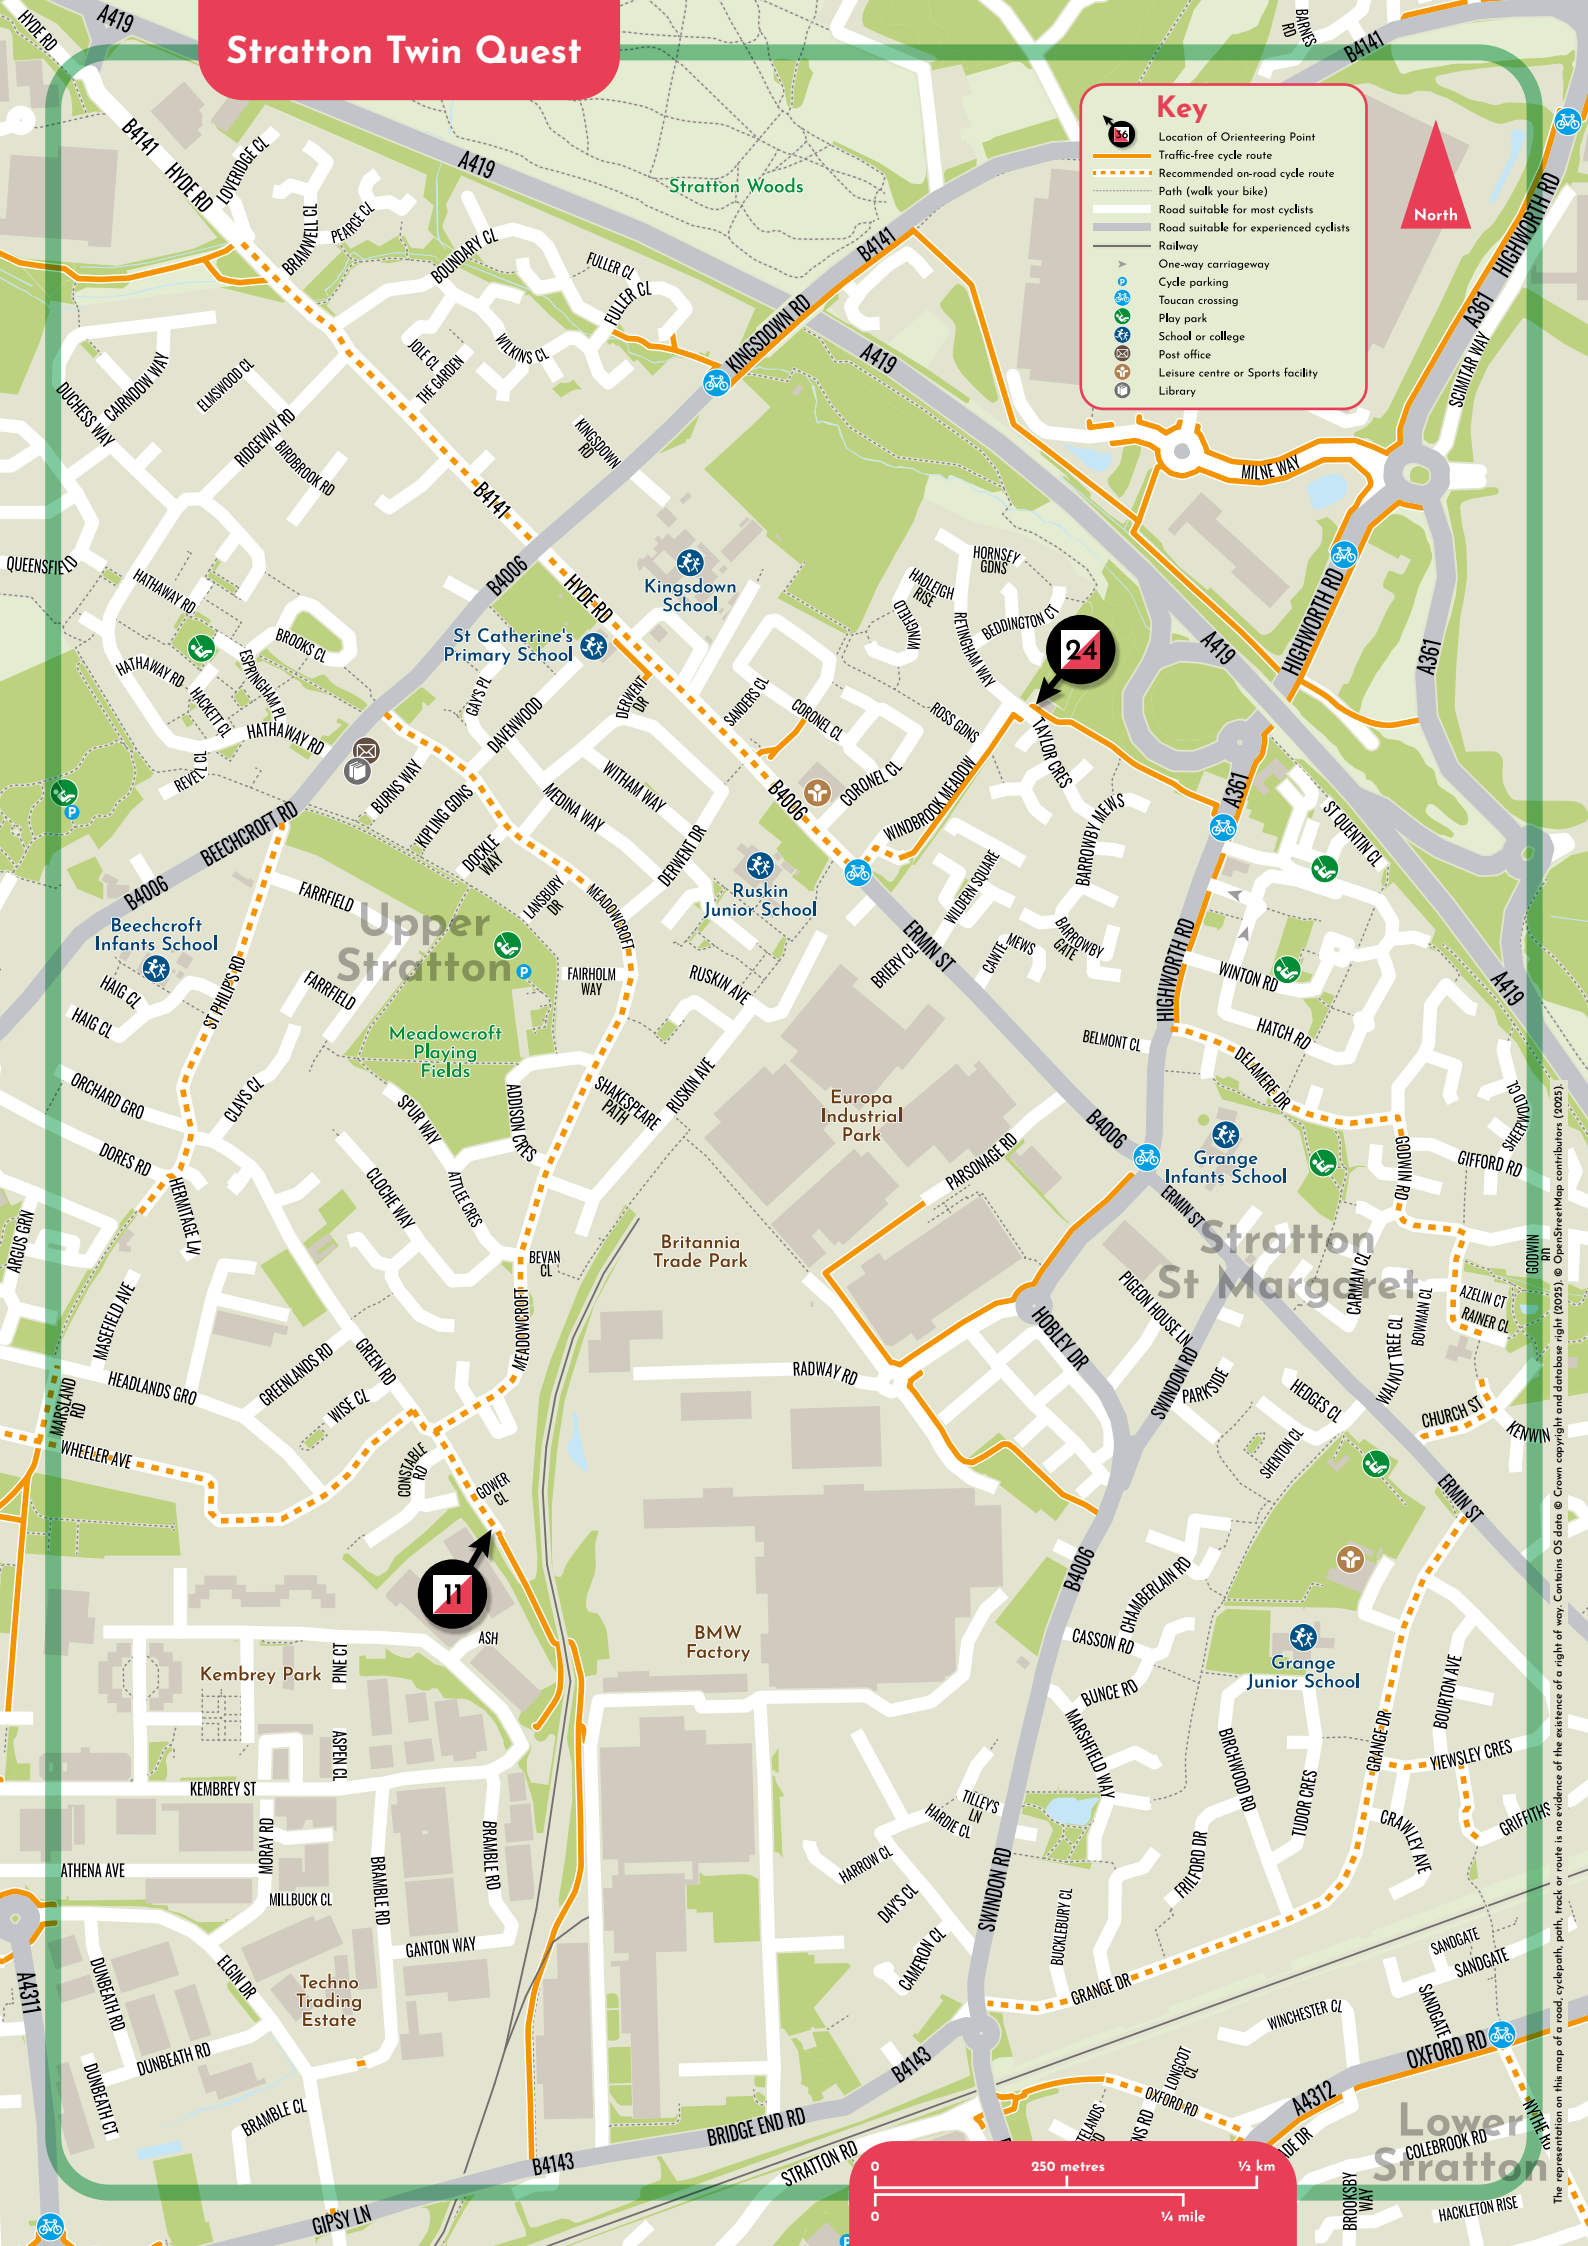

Stratton Twin Quest

Key

- Location of Orienteering Point
- Traffic-free cycle route
- Recommended on-road cycle route
- Path (walk your bike)
- Road suitable for most cyclists
- Road suitable for experienced cyclists
- Railway
- One-way carriageway
- Cycle parking
- Toucan crossing
- Play park
- School or college
- Post office
- Leisure centre or Sports facility
- Library

North

The representation on this map of a road, cyclepath, path, track or route is no evidence of the existence of a right of way. Contains OS data © Crown copyright and database right (2025). © OpenStreetMap contributors (2025).