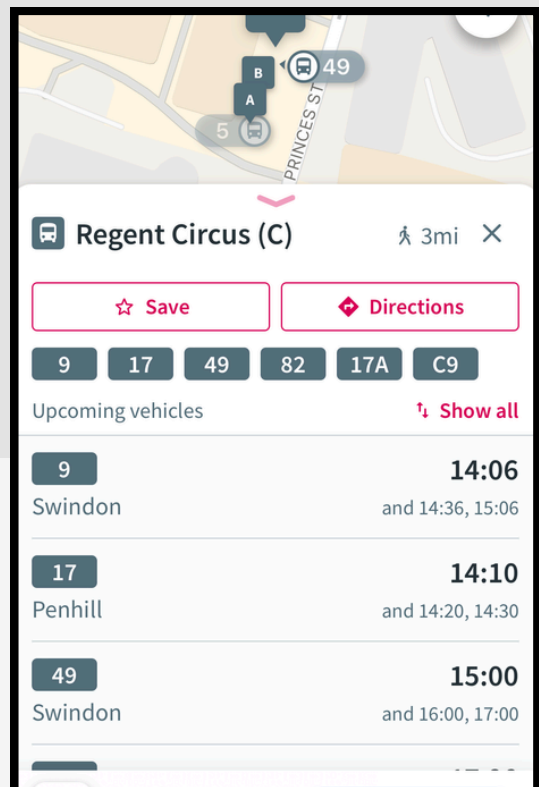

REAL TIME BUS INFORMATION

If you have the choice of bus companies serving your nearest stop, instead of two separate apps, there are ways of having them both together...

UK BUS CHECKER

The UK Bus checker app allows you to plan journeys, see real-time bus information and buy mobile tickets all in one place, for buses right across Great Britain.

Handy if you get out and about, but there are a lot of ads on the app

GOOGLE MAPS

Many people have Google maps on their phone and if you zoom into a map, you can see bus stops as little icons. By clicking these, you can get information about the buses that use the stop and when the next one is due.