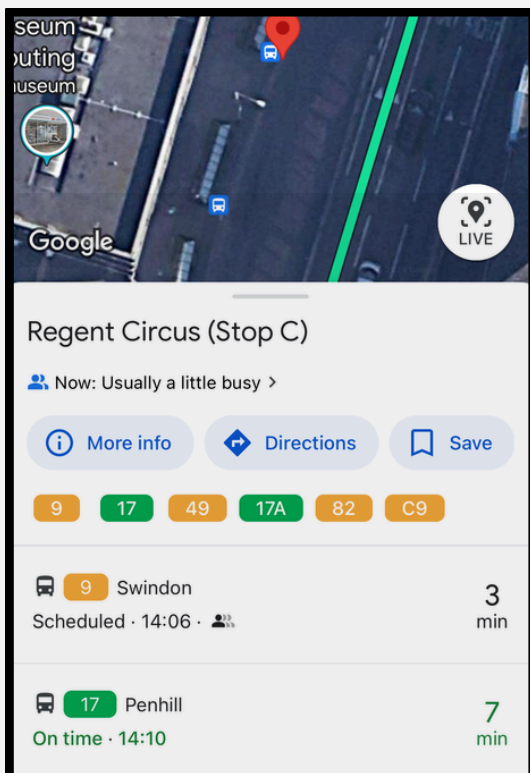

REAL TIME BUS INFORMATION

If you have the choice of bus companies serving your nearest stop, instead of two separate apps, there are ways of having them both together...

UK BUS CHECKER

The UK Bus checker app allows you to plan journeys, see real-time bus information and buy mobile tickets all in one place, for buses right across Great Britain.

Handy if you get out and about, but there are a lot of ads on the app

GOOGLE MAPS

Many people have Google maps on their phone and if you zoom into a map, you can see bus stops as little icons. By clicking these, you can get information about the buses that use the stop and when the next one is due.