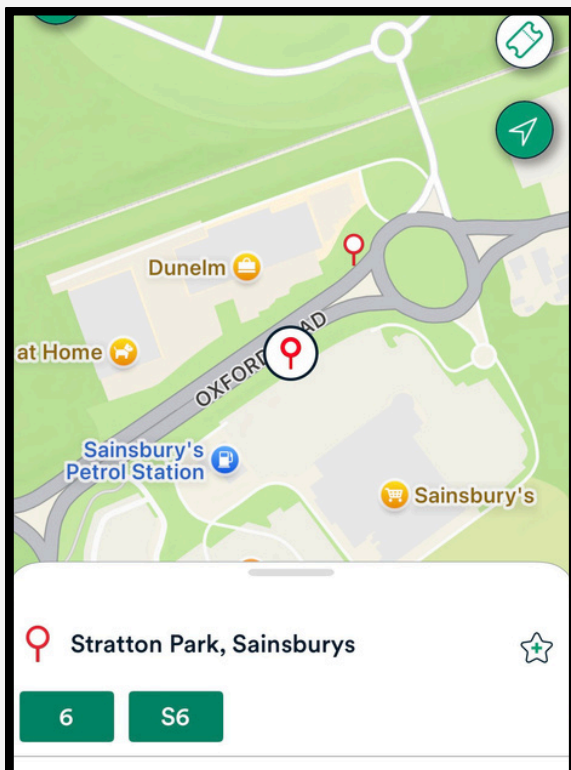

# REAL TIME BUS INFORMATION

Knowing when the next bus is due at a bus stop can save you getting cold and wet, and the good news is that there are really good apps that can help you track when the bus is on its way.

## SWINDON BUS

From journey planning, tracking your bus on a map, viewing live times, buying tickets, as well as being able to customise the app to show all of your favourites, stops, trips and tickets .

## STAGECOACH

Stagecoach buses can be tracked on a live map, plus there is journey planning, live bus information and mobile bus tickets.

## GOOGLE MAPS

Many people have Google maps on their phone and if you zoom into a map, you can see bus stops as little icons. By clicking these, you can get information about the buses that use the stop and when the next one is due.