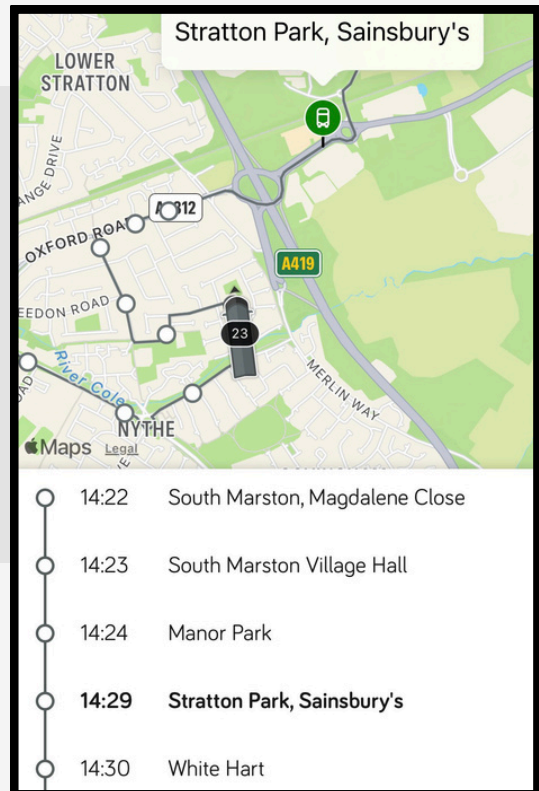

# REAL TIME BUS INFORMATION

Knowing when the next bus is due at a bus stop can save you getting cold and wet, and the good news is that there are really good apps that can help you track when the bus is on its way.

## SWINDON BUS

From journey planning, tracking your bus on a map, viewing live times, buying tickets, as well as being able to customise the app to show all of your favourites, stops, trips and tickets .

## STAGECOACH

Stagecoach buses can be tracked on a live map, plus there is journey planning, live bus information and mobile bus tickets.

## GOOGLE MAPS

Many people have Google maps on their phone and if you zoom into a map, you can see bus stops as little icons. By clicking these, you can get information about the buses that use the stop and when the next one is due.