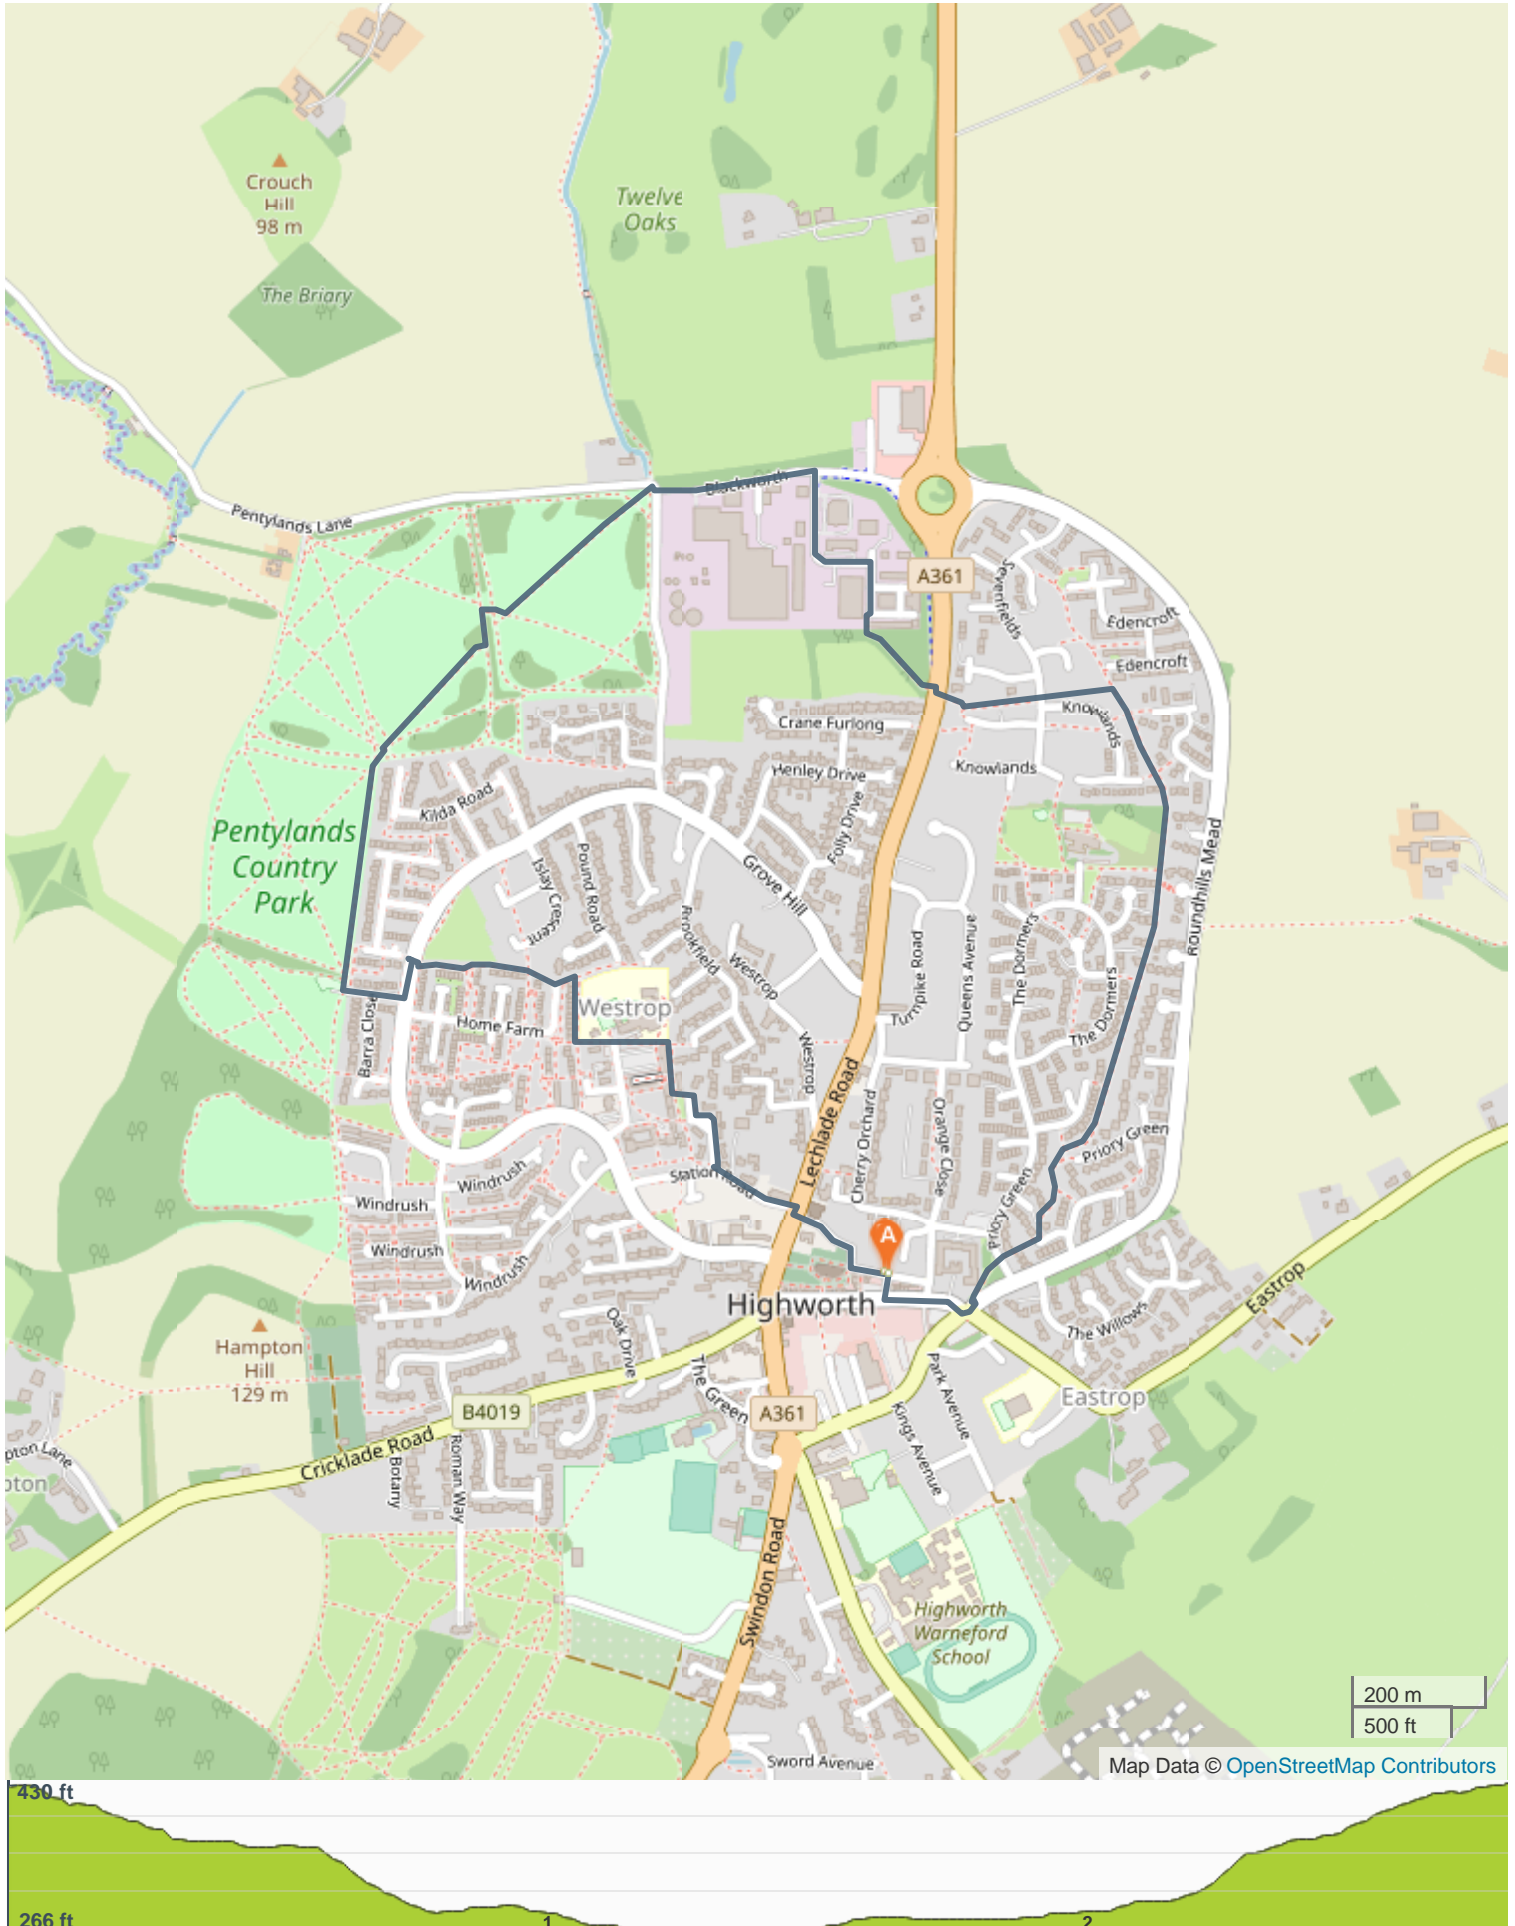

Highworth Town Trail And Pentylands

ROUTE DIRECTIONS

No	Miles	Turn	Directions
1	0.000		Start on Sheep Street
2	0.022	←	Turn left onto High Street
3	0.095	←	Turn left onto Eastrop
4	0.103	↖	Turn slight left onto Roundhills Mead
5	0.114	←	Turn left
6	0.212	→	Turn right
7	0.292		Keep left
8	0.304	→	Turn right
9	0.838	→	Turn right
10	0.909	→	Turn right
11	0.940	→	Turn right onto A361
12	0.945	←	Turn left
13	1.051	↖	Turn slight left
14	1.097	←	Turn left
15	1.229	→	Turn right onto Blackworth
16	1.384	→	Turn right onto Pentylands Lane
17	1.389	↙	Turn sharp left
18	1.570	→	Turn right
19	1.594	↙	Turn sharp left
20	1.628	→	Turn right
21	1.764	←	Turn left
22	1.765	↘	Turn sharp right
23	1.778	←	Turn left
24	1.786		Keep left
25	1.994	←	Turn left
26	2.052	←	Turn left onto Saint Michael's Avenue
27	2.087	←	Turn left
28	2.101	→	Turn right
29	2.105	←	Turn left
30	2.149	↖	Turn slight left
31	2.156	↗	Turn slight right
32	2.260	↙	Turn sharp left
33	2.409	→	Turn right
34	2.456	←	Turn left
35	2.551	↖	Turn slight left

No	Miles	Turn	Directions
36	2.556	←	Turn left
37	2.563	←	Turn left onto Quarry Crescent
38	2.565	←	Turn left onto Station Road
39	2.652	→	Turn right onto Lechlade Road
40	2.661	←	Turn left onto Vicarage Lane
41	2.741	←	Turn left onto Sheep Street
42	2.773		FINISH